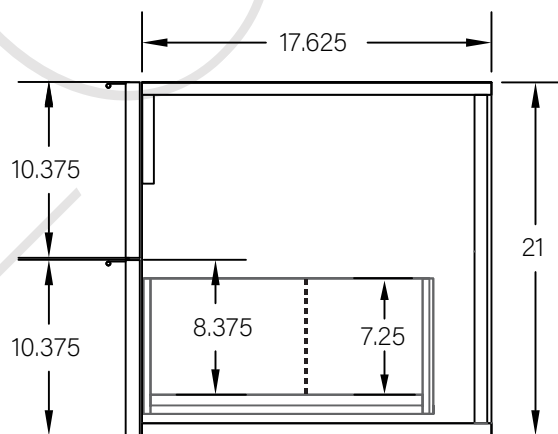

36" CAPE BRETON SLIM WALL MOUNTED VANITY - ALL DRAWERS

TOP VIEW

FRONT VIEW

SIDE VIEW

TEODOR

1-888-807-2323 | info@teodorvanities.com