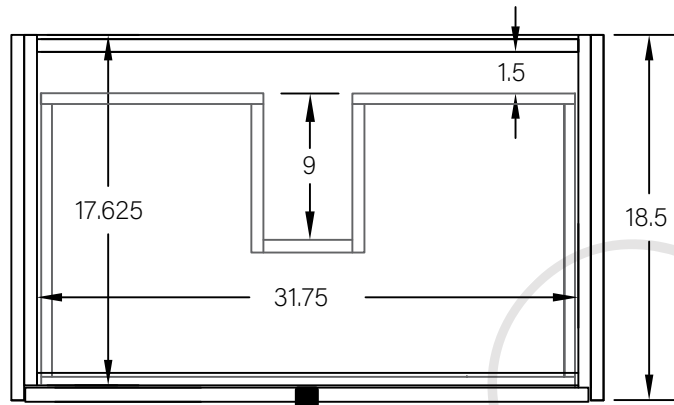

36" CAPE BRETON SLIM WALL MOUNTED VANITY - ALL DRAWERS

TOP VIEW

FRONT VIEW

SIDE VIEW

TEODOR

1-888-807-2323 | info@teodorvanities.com