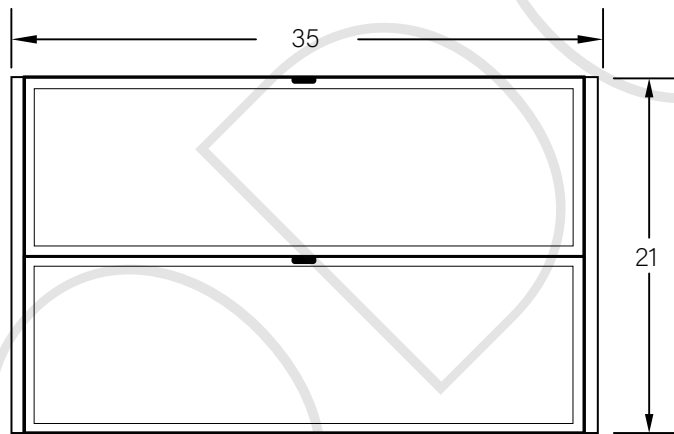

36" CAPE BRETON SLIM WALL MOUNTED VANITY - ALL DRAWERS

TOP VIEW

FRONT VIEW

SIDE VIEW

TEODOR

1-888-807-2323 | info@teodorvanities.com