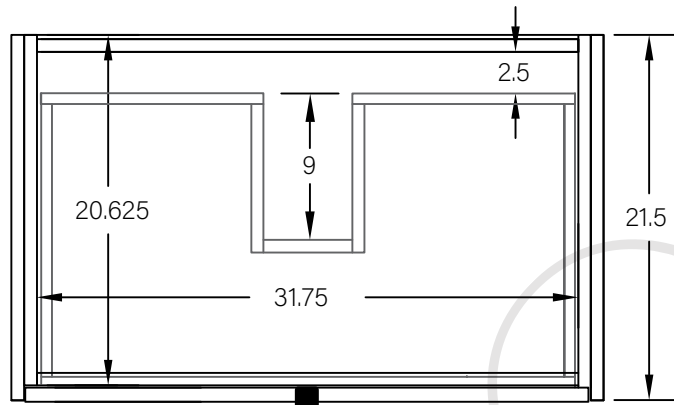

36" CAPE BRETON WALL MOUNTED VANITY - ALL DRAWERS

TOP VIEW

FRONT VIEW

SIDE VIEW

TEODOR

1-888-807-2323 | info@teodorvanities.com