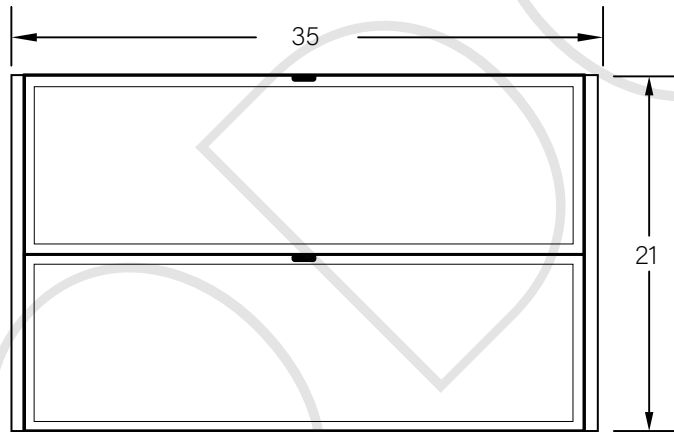

36" CAPE BRETON WALL MOUNTED VANITY - ALL DRAWERS

TOP VIEW

FRONT VIEW

SIDE VIEW

TEODOR

1-888-807-2323 | info@teodorvanities.com