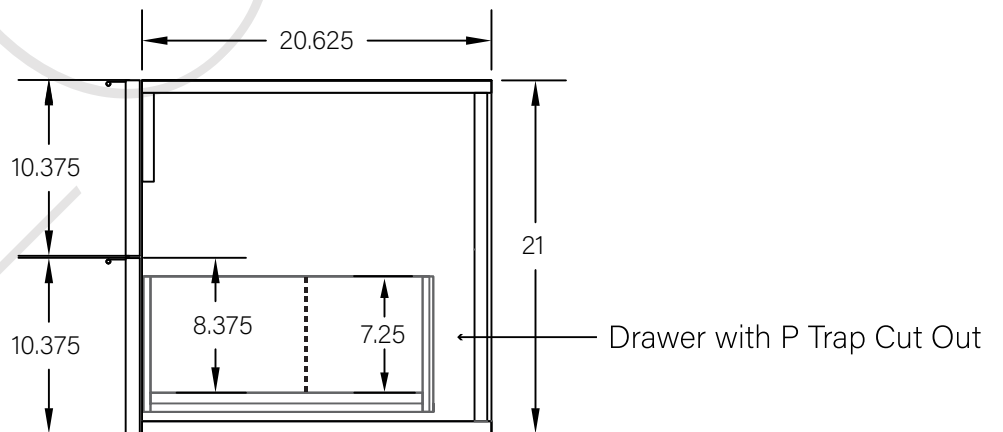

36" CAPE BRETON WALL MOUNTED VANITY - ALL DRAWERS

TOP VIEW

FRONT VIEW

SIDE VIEW

TEODOR

1-888-807-2323 | info@teodorvanities.com