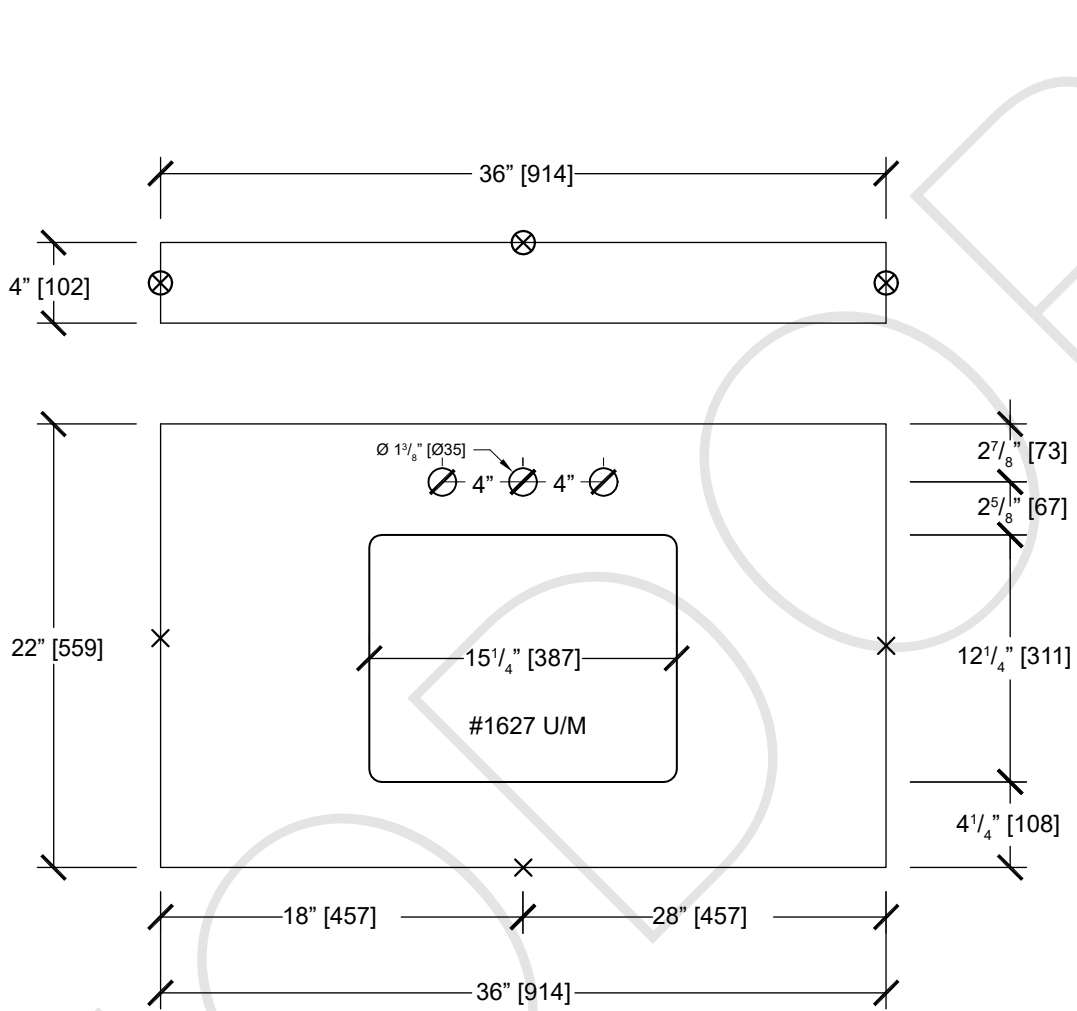

36" QUARTZ COUNTERTOP SPECS

EDGE PROFILE: