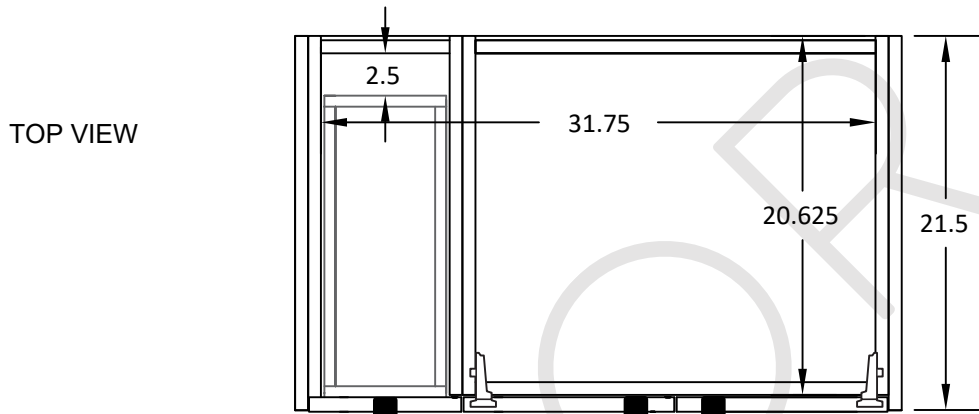

36" ASHBURY WALL MOUNTED VANITY RIGHT SINK

TEODOR VANITIES®

1-888-807-2323 | info@thevanitystore.com