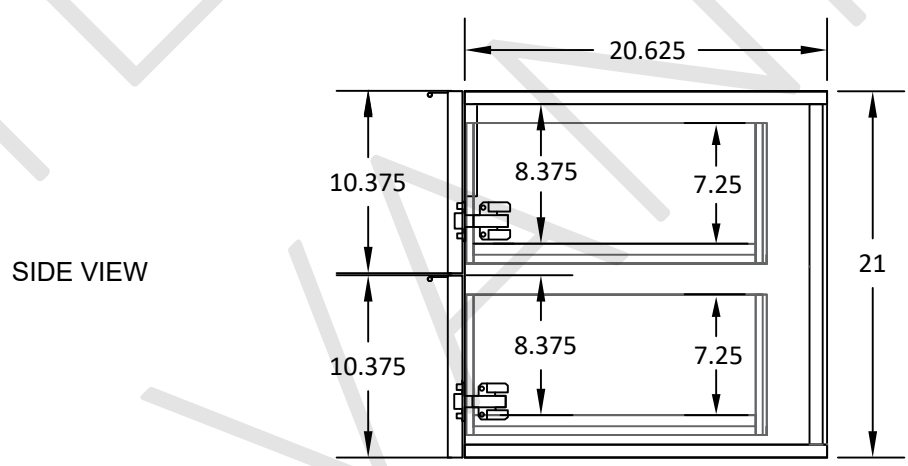

36" ASHBURY WALL MOUNTED VANITY RIGHT SINK

TEODOR VANITIES®

1-888-807-2323 | info@thevanitystore.com