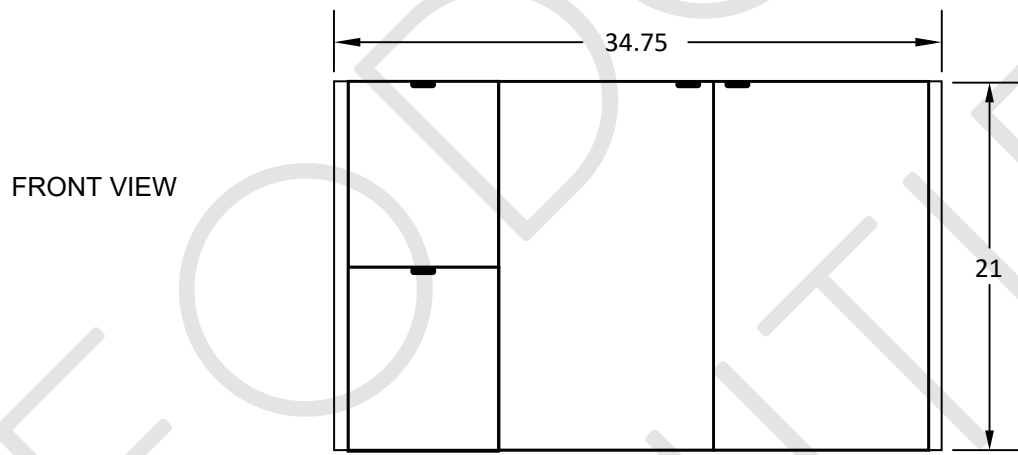

36" ASHBURY WALL MOUNTED VANITY RIGHT SINK

TEODOR VANITIES®

1-888-807-2323 | info@thevanitystore.com