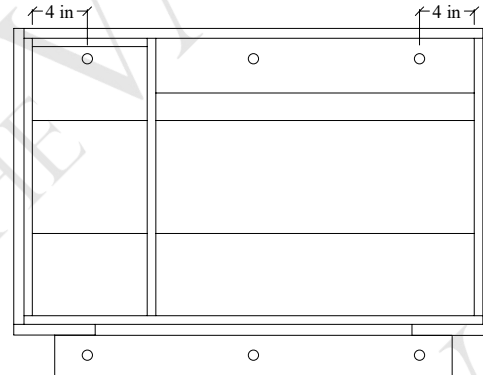

36R" Sidney Wall Mount Vanity

TOP VIEW

FRONT VIEW

Secure vanity to studs within 4" from side gables. →

INSIDE BACK VIEW

← Secure Support Strip to Studs