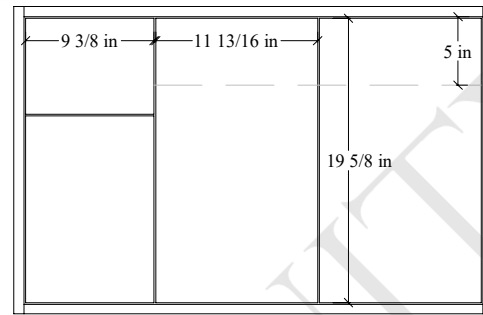

36R" Sidney Wall Mount Vanity

TOP VIEW

FRONT VIEW

Secure vanity to studs within 4" from side gables. →

INSIDE BACK VIEW

← Secure Support Strip to Studs