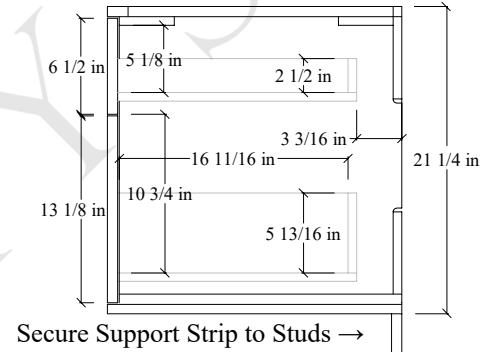

36R" Sidney Wall Mount Vanity

TOP VIEW

FRONT VIEW

Secure vanity to studs within 4" from side gables. →

INSIDE BACK VIEW

← Secure Support Strip to Studs