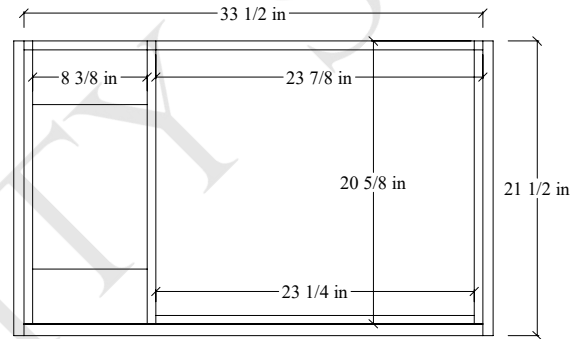

36R" Sidney Wall Mount Vanity

TOP VIEW

FRONT VIEW

Secure vanity to studs within 4" from side gables. →

INSIDE BACK VIEW

← Secure Support Strip to Studs