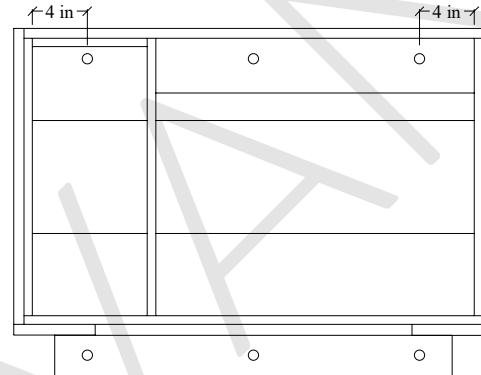

36R" Sidney SLIM Wall Mount Vanity

TOP VIEW

FRONT VIEW

Secure Support Strip to Studs →

SIDE VIEW

Secure vanity to studs within 4" from side gables. →

INSIDE BACK VIEW

← Secure Support Strip to Studs