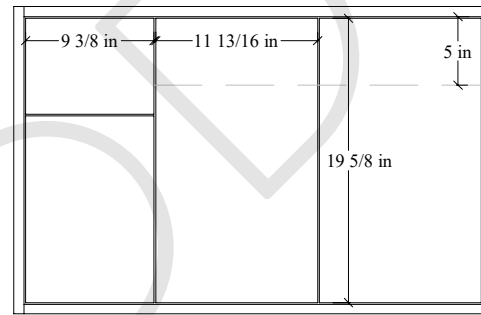

36R" Sidney SLIM Wall Mount Vanity

TOP VIEW

FRONT VIEW

Secure Support Strip to Studs →

SIDE VIEW

Secure vanity to studs within 4" from side gables. →

INSIDE BACK VIEW

← Secure Support Strip to Studs