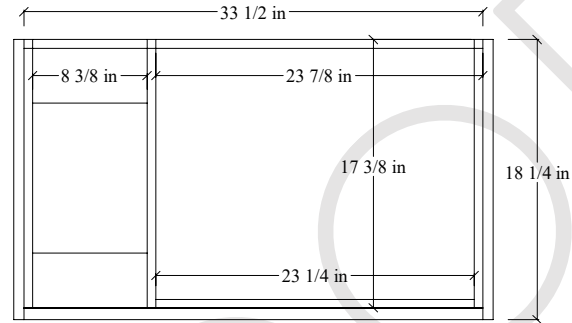

36R" Sidney SLIM Wall Mount Vanity

TOP VIEW

FRONT VIEW

Secure Support Strip to Studs →

SIDE VIEW

Secure vanity to studs within 4" from side gables. →

INSIDE BACK VIEW

← Secure Support Strip to Studs