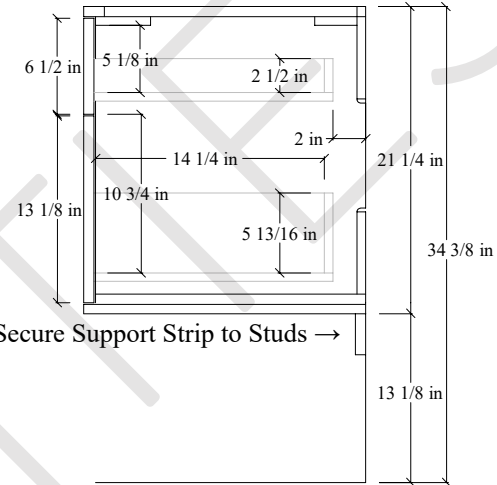

36R" Sidney SLIM Wall Mount Vanity

TOP VIEW

FRONT VIEW

Secure Support Strip to Studs →

SIDE VIEW

Secure vanity to studs within 4" from side gables. →

INSIDE BACK VIEW

← Secure Support Strip to Studs