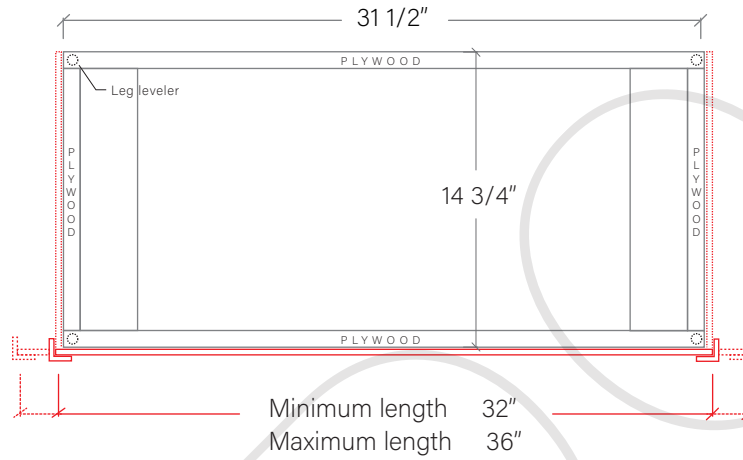

# 36" SIDNEY SLIM FREE STANDING VANITY RIGHT SINK

TOP VIEW

FRONT VIEW

SIDE VIEW

INSIDE BACK VIEW

← Secure vanity to studs within 4" from side gables.

# 36" SLIM TOE KICK

-  Finish piece (1/4" thick)
-  Plywood base (3/4" thick)

TOP VIEW

FRONT VIEW

SIDE VIEW

Leg levelers add 1/4" - 7/8" to plywood base height