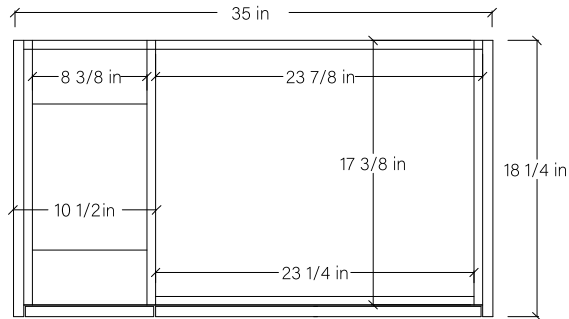

# 36" SIDNEY SLIM FREE STANDING VANITY RIGHT SINK

TOP VIEW

FRONT VIEW

SIDE VIEW

INSIDE BACK VIEW

← Secure vanity to studs within 4" from side gables.