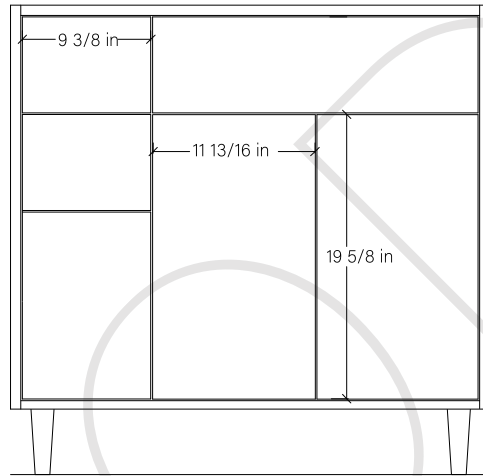

# 36" SIDNEY SLIM FREE STANDING VANITY RIGHT SINK

TOP VIEW

FRONT VIEW

SIDE VIEW

INSIDE BACK VIEW

← Secure vanity to studs within 4" from side gables.