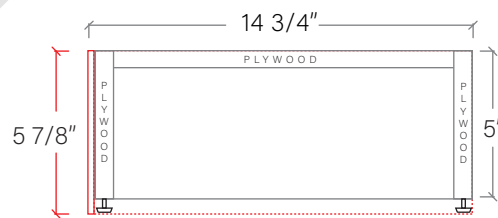

# 36" SIDNEY SLIM FREE STANDING VANITY RIGHT SINK

TOP VIEW

FRONT VIEW

SIDE VIEW

INSIDE BACK VIEW

← Secure vanity to studs within 4" from side gables.

# 36" SLIM TOE KICK

-  Finish piece (1/4" thick)
-  Plywood base (3/4" thick)

TOP VIEW

FRONT VIEW

SIDE VIEW

Leg levelers add 1/4" - 7/8" to plywood base height