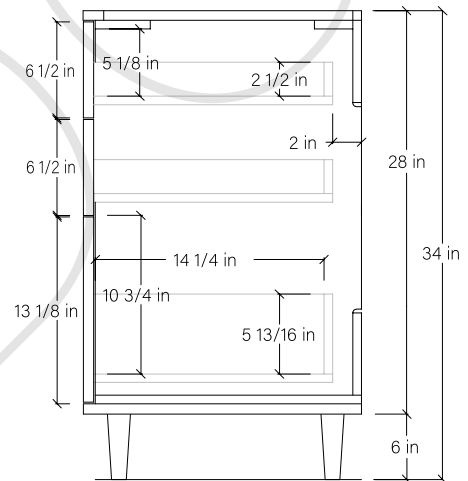

# 36" SIDNEY SLIM FREE STANDING VANITY RIGHT SINK

TOP VIEW

FRONT VIEW

SIDE VIEW

INSIDE BACK VIEW

← Secure vanity to studs within 4" from side gables.

# 36" SLIM TOE KICK

-  Finish piece (1/4" thick)
-  Plywood base (3/4" thick)

TOP VIEW

FRONT VIEW

SIDE VIEW

Leg levelers add 1/4" - 7/8" to plywood base height