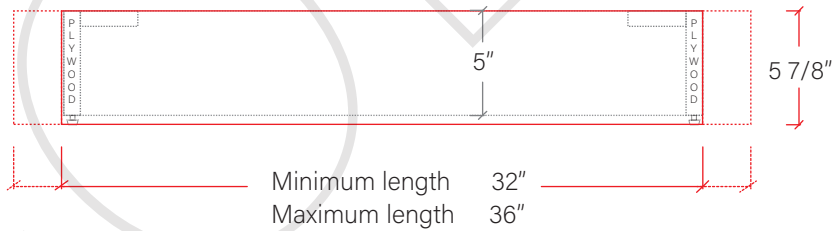

# 36" SIDNEY SLIM FREE STANDING VANITY RIGHT SINK

TOP VIEW

FRONT VIEW

SIDE VIEW

INSIDE BACK VIEW

← Secure vanity to studs within 4" from side gables.

# 36" SLIM TOE KICK

-  Finish piece (1/4" thick)
-  Plywood base (3/4" thick)

TOP VIEW

FRONT VIEW

SIDE VIEW

Leg levelers add 1/4" - 7/8" to plywood base height