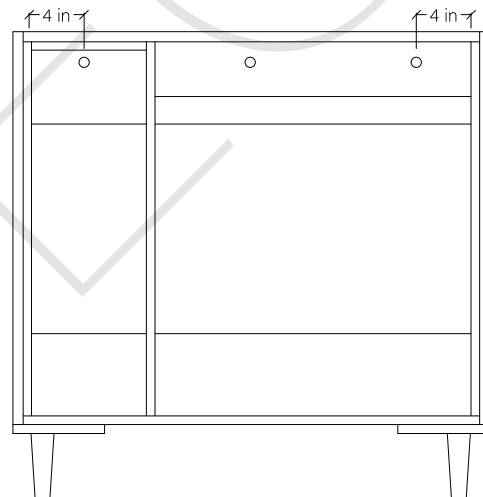

# 36" SIDNEY SLIM FREE STANDING VANITY RIGHT SINK

TOP VIEW

FRONT VIEW

SIDE VIEW

INSIDE BACK VIEW

← Secure vanity to studs within 4" from side gables.