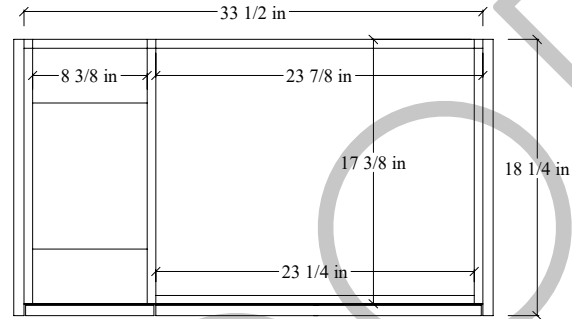

# 36R" Sidney SLIM Free Standing Vanity

TOP VIEW

FRONT VIEW

SIDE VIEW

Secure vanity to studs within 4" from side gables. →

INSIDE BACK VIEW