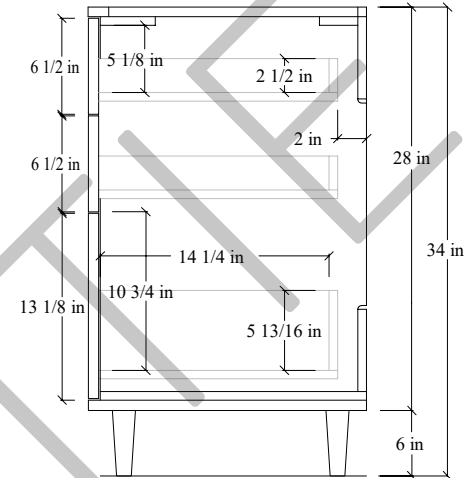

# 36R" Sidney SLIM Free Standing Vanity

TOP VIEW

FRONT VIEW

SIDE VIEW

Secure vanity to studs within 4" from side gables. →

INSIDE BACK VIEW