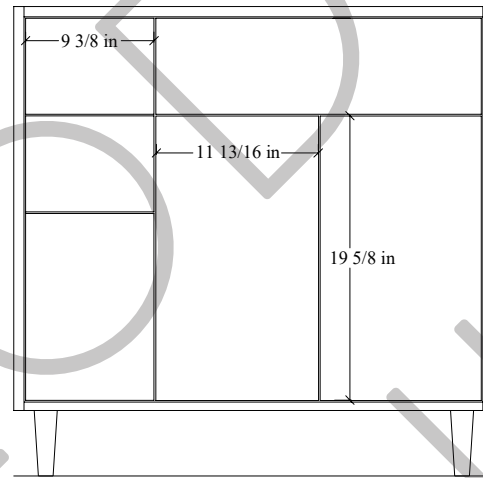

# 36R" Sidney SLIM Free Standing Vanity

TOP VIEW

FRONT VIEW

SIDE VIEW

Secure vanity to studs within 4" from side gables. →

INSIDE BACK VIEW