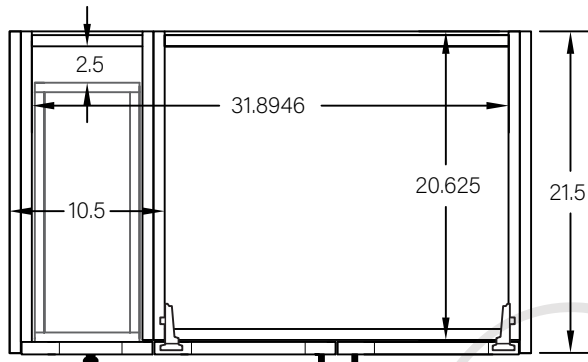

36" DAVENPORT FREE STANDING VANITY RIGHT SINK

TOP VIEW

FRONT VIEW

SIDE VIEW

TEODOR

1-888-807-2323 | info@teodorvanities.com

36" TOE KICK

-  Finish piece (1/4" thick)
-  Plywood base (3/4" thick)

TOP VIEW

FRONT VIEW

SIDE VIEW

Leg levelers add 1/4" - 7/8" to plywood base height

TEODOR

1-888-807-2323 | info@teodorvanities.com