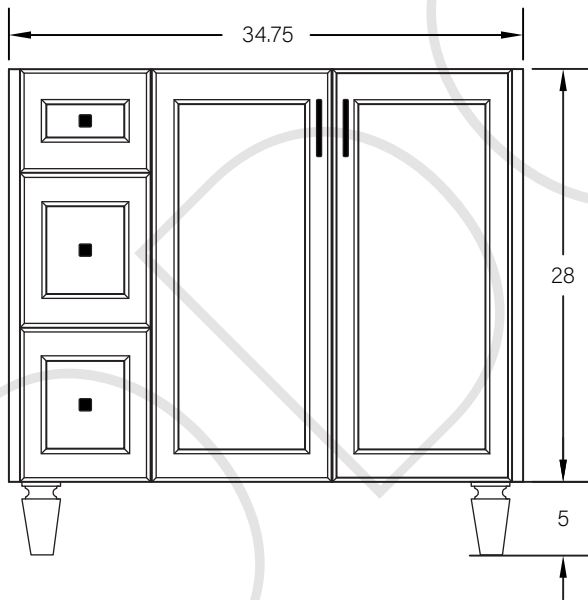

36" DAVENPORT FREE STANDING VANITY RIGHT SINK

TOP VIEW

FRONT VIEW

SIDE VIEW

TEODOR

1-888-807-2323 | info@teodorvanities.com

36" TOE KICK

-  Finish piece (1/4" thick)
-  Plywood base (3/4" thick)

TOP VIEW

FRONT VIEW

SIDE VIEW

Leg levelers add 1/4" - 7/8" to plywood base height

TEODOR

1-888-807-2323 | info@teodorvanities.com