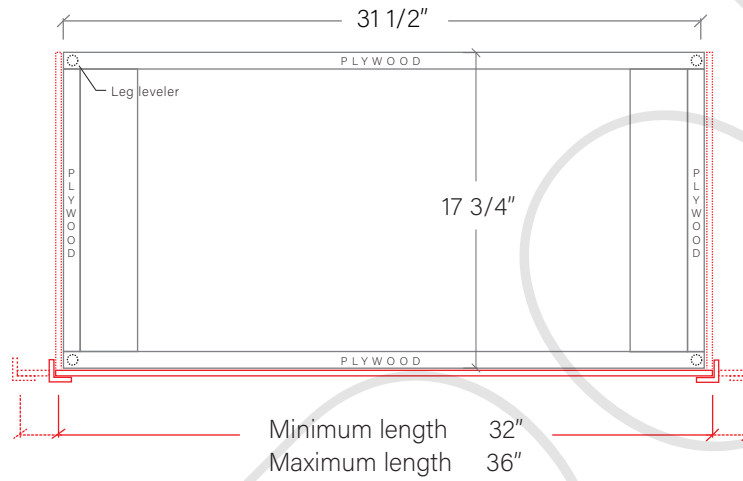

36" DAVENPORT FREE STANDING VANITY RIGHT SINK

TOP VIEW

FRONT VIEW

SIDE VIEW

TEODOR

1-888-807-2323 | info@teodorvanities.com

36" TOE KICK

-  Finish piece (1/4" thick)
-  Plywood base (3/4" thick)

TOP VIEW

FRONT VIEW

SIDE VIEW

Leg levelers add 1/4" - 7/8" to plywood base height

TEODOR

1-888-807-2323 | info@teodorvanities.com