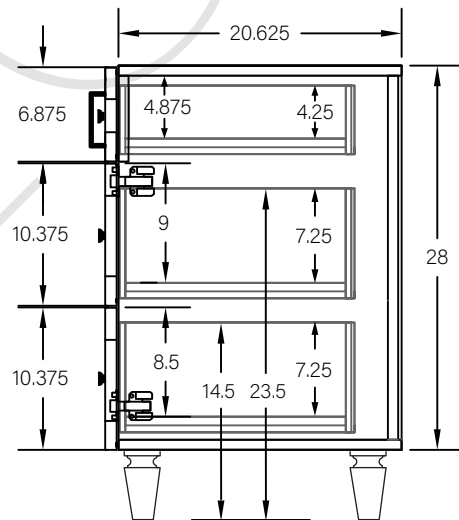

36" DAVENPORT FREE STANDING VANITY RIGHT SINK

TOP VIEW

FRONT VIEW

SIDE VIEW

TEODOR

1-888-807-2323 | info@teodorvanities.com

36" TOE KICK

-  Finish piece (1/4" thick)
-  Plywood base (3/4" thick)

TOP VIEW

FRONT VIEW

SIDE VIEW

Leg levelers add 1/4" - 7/8" to plywood base height

TEODOR

1-888-807-2323 | info@teodorvanities.com