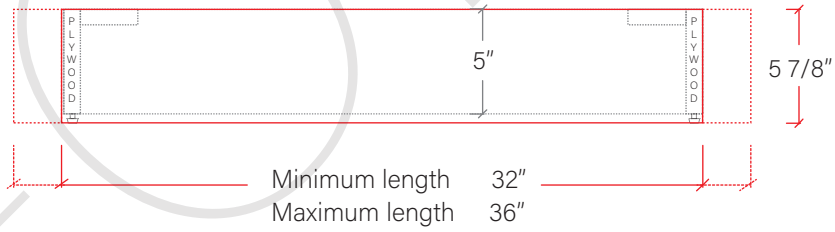

36" DAVENPORT FREE STANDING VANITY RIGHT SINK

TOP VIEW

FRONT VIEW

SIDE VIEW

TEODOR

1-888-807-2323 | info@teodorvanities.com

36" TOE KICK

-  Finish piece (1/4" thick)
-  Plywood base (3/4" thick)

TOP VIEW

FRONT VIEW

SIDE VIEW

Leg levelers add 1/4" - 7/8" to plywood base height

TEODOR

1-888-807-2323 | info@teodorvanities.com