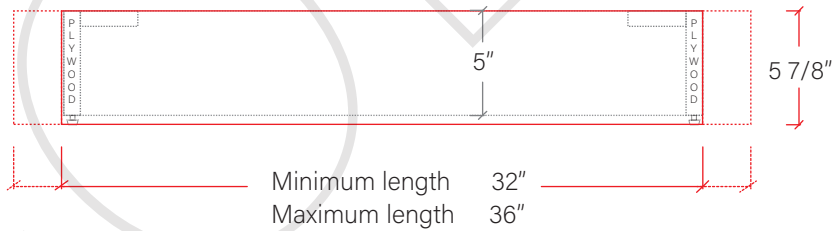

36" DAVENPORT SLIM FREE STANDING VANITY RIGHT SINK

TOP VIEW

FRONT VIEW

SIDE VIEW

TEODOR

1-888-807-2323 | info@teodorvanities.com

# 36" SLIM TOE KICK

- Finish piece (1/4" thick)
- Plywood base (3/4" thick)

TOP VIEW

FRONT VIEW

SIDE VIEW

Leg levelers add 1/4" - 7/8" to plywood base height