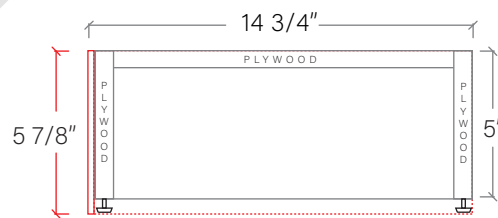

# 36" SLIM TOE KICK

- Finish piece (1/4" thick)
- Plywood base (3/4" thick)

TOP VIEW

FRONT VIEW

SIDE VIEW

Leg levelers add 1/4" - 7/8" to plywood base height