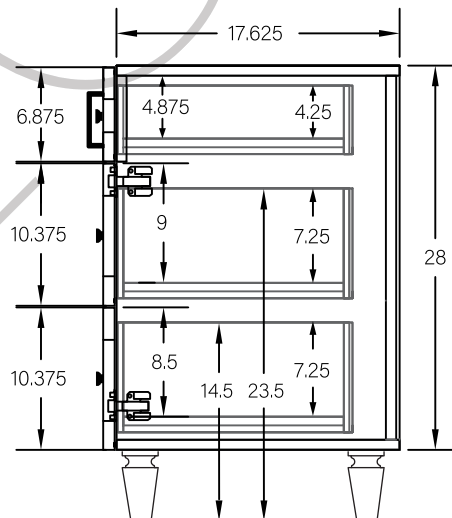

36" DAVENPORT SLIM FREE STANDING VANITY RIGHT SINK

TOP VIEW

FRONT VIEW

SIDE VIEW

TEODOR

1-888-807-2323 | info@teodorvanities.com

# 36" SLIM TOE KICK

- Finish piece (1/4" thick)
- Plywood base (3/4" thick)

TOP VIEW

FRONT VIEW

SIDE VIEW

Leg levelers add 1/4" - 7/8" to plywood base height