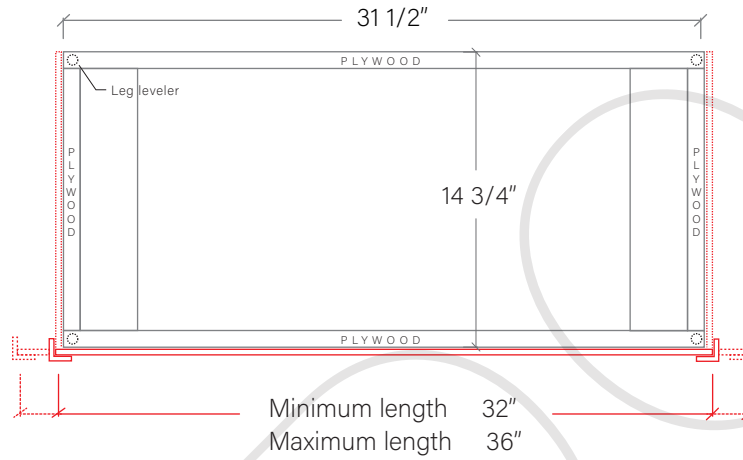

36" DAVENPORT SLIM FREE STANDING VANITY RIGHT SINK

TOP VIEW

FRONT VIEW

SIDE VIEW

TEODOR

1-888-807-2323 | info@teodorvanities.com

# 36" SLIM TOE KICK

- Finish piece (1/4" thick)
- Plywood base (3/4" thick)

TOP VIEW

FRONT VIEW

SIDE VIEW

Leg levelers add 1/4" - 7/8" to plywood base height