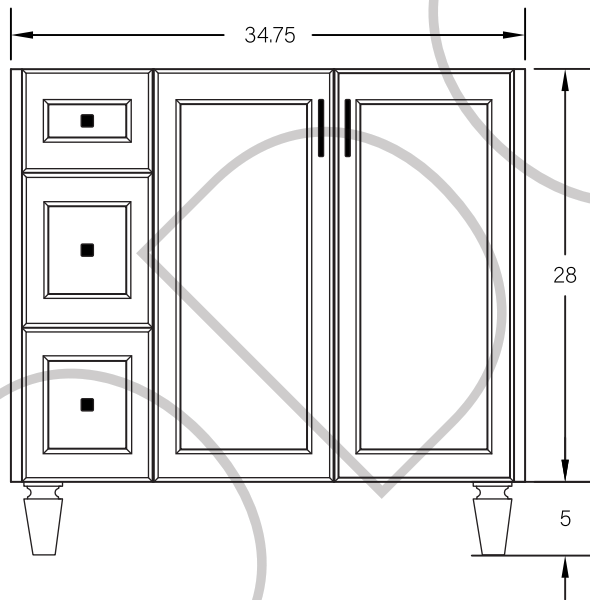

36" DAVENPORT SLIM FREE STANDING VANITY RIGHT SINK

TOP VIEW

FRONT VIEW

SIDE VIEW

TEODOR

1-888-807-2323 | info@teodorvanities.com

# 36" SLIM TOE KICK

- Finish piece (1/4" thick)
- Plywood base (3/4" thick)

TOP VIEW

FRONT VIEW

SIDE VIEW

Leg levelers add 1/4" - 7/8" to plywood base height