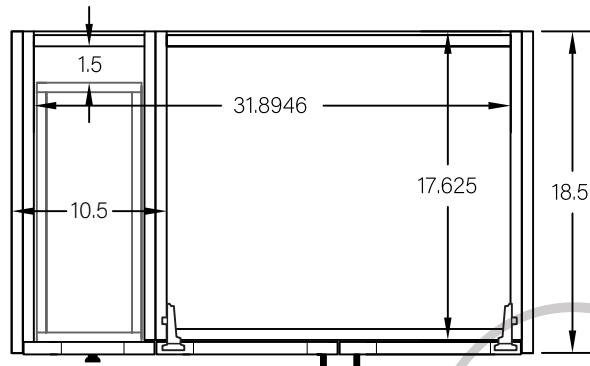

36" DAVENPORT SLIM FREE STANDING VANITY RIGHT SINK

TOP VIEW

FRONT VIEW

SIDE VIEW

TEODOR

1-888-807-2323 | info@teodorvanities.com

# 36" SLIM TOE KICK

- Finish piece (1/4" thick)
- Plywood base (3/4" thick)

TOP VIEW

FRONT VIEW

SIDE VIEW

Leg levelers add 1/4" - 7/8" to plywood base height