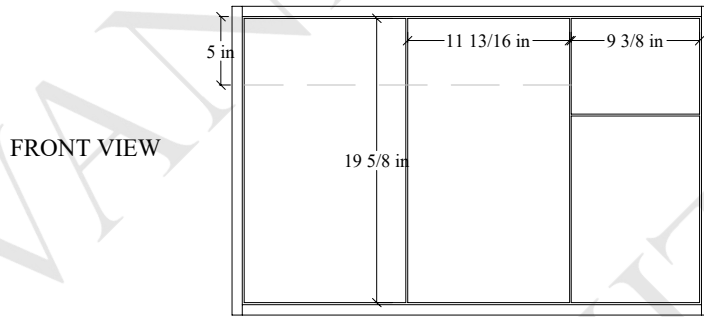

36L" Sidney Wall Mount Vanity

Secure vanity to studs within 4" from side gables. →

INSIDE BACK VIEW

← Secure Support Strip to Studs