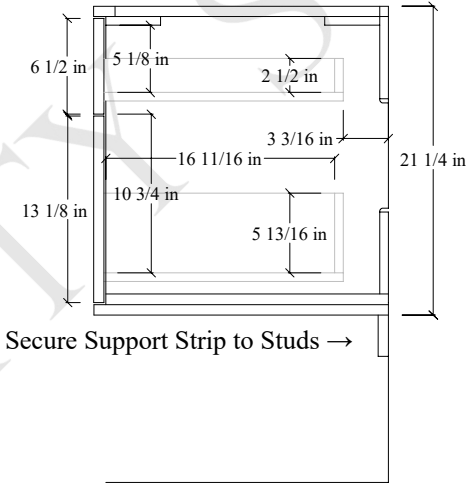

36L" Sidney Wall Mount Vanity

Secure vanity to studs within 4" from side gables. →

INSIDE BACK VIEW

← Secure Support Strip to Studs