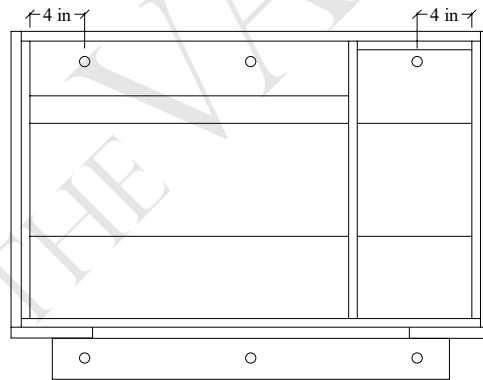

36L" Sidney Wall Mount Vanity

Secure vanity to studs within 4" from side gables. →

INSIDE BACK VIEW

← Secure Support Strip to Studs