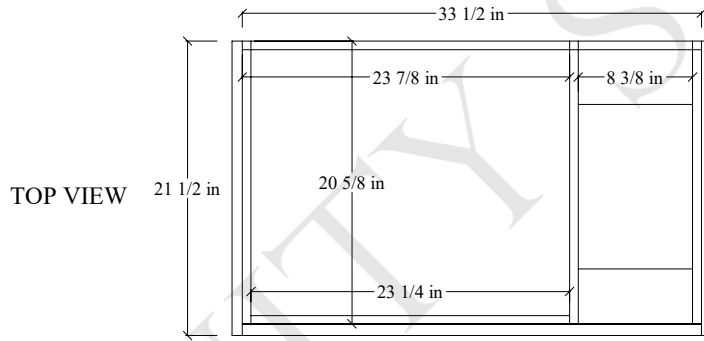

36L" Sidney Wall Mount Vanity

Secure vanity to studs within 4" from side gables. →

INSIDE BACK VIEW

← Secure Support Strip to Studs