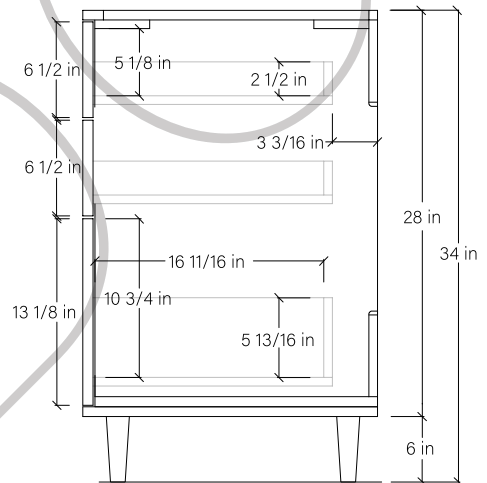

36" SIDNEY FREE STANDING VANITY LEFT SINK

TOP VIEW

FRONT VIEW

SIDE VIEW

INSIDE BACK VIEW

Secure vanity to studs within 4" from side gables.

TEODOR

1-888-807-2323 | info@teodorvanities.com

36" TOE KICK

-  Finish piece (1/4" thick)
-  Plywood base (3/4" thick)

TOP VIEW

FRONT VIEW

SIDE VIEW

Leg levelers add 1/4" - 7/8" to plywood base height

TEODOR

1-888-807-2323 | info@teodorvanities.com