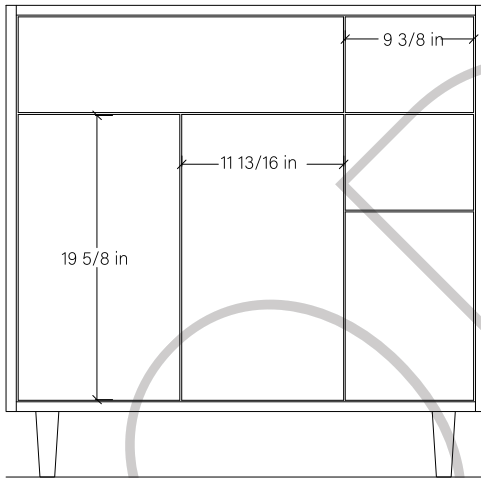

36" SIDNEY FREE STANDING VANITY LEFT SINK

TOP VIEW

FRONT VIEW

SIDE VIEW

INSIDE BACK VIEW

Secure vanity to studs within 4" from side gables.

TEODOR

1-888-807-2323 | info@teodorvanities.com

36" TOE KICK

-  Finish piece (1/4" thick)
-  Plywood base (3/4" thick)

TOP VIEW

FRONT VIEW

SIDE VIEW

Leg levelers add 1/4" - 7/8" to plywood base height

TEODOR

1-888-807-2323 | info@teodorvanities.com