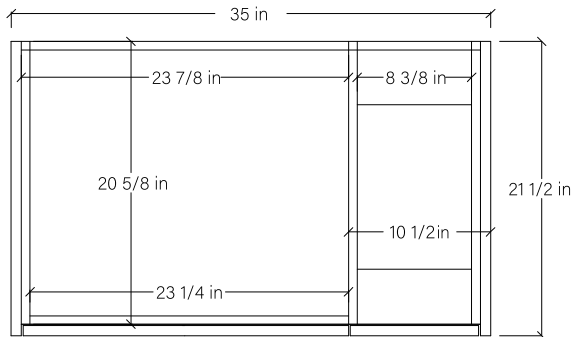

36" SIDNEY FREE STANDING VANITY LEFT SINK

TOP VIEW

FRONT VIEW

SIDE VIEW

INSIDE BACK VIEW

Secure vanity to studs within 4" from side gables.

TEODOR

1-888-807-2323 | info@teodorvanities.com

36" TOE KICK

-  Finish piece (1/4" thick)
-  Plywood base (3/4" thick)

TOP VIEW

FRONT VIEW

SIDE VIEW

Leg levelers add 1/4" - 7/8" to plywood base height

TEODOR

1-888-807-2323 | info@teodorvanities.com