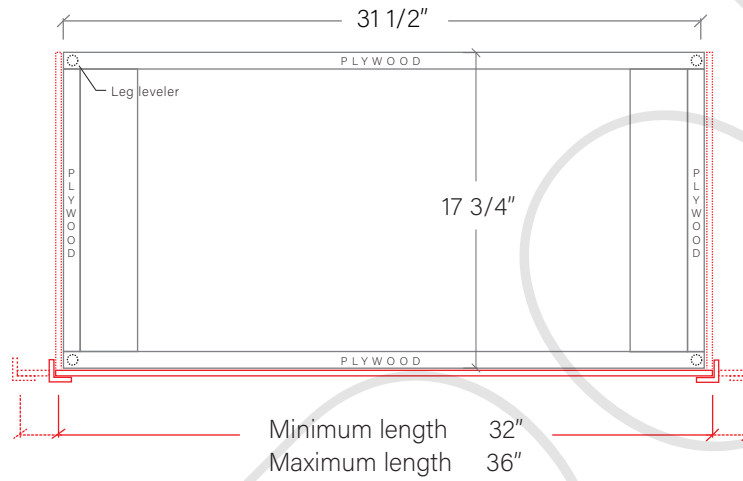

36" SIDNEY FREE STANDING VANITY LEFT SINK

TOP VIEW

FRONT VIEW

SIDE VIEW

INSIDE BACK VIEW

Secure vanity to studs within 4" from side gables.

TEODOR

1-888-807-2323 | info@teodorvanities.com

36" TOE KICK

-  Finish piece (1/4" thick)
-  Plywood base (3/4" thick)

TOP VIEW

FRONT VIEW

SIDE VIEW

Leg levelers add 1/4" - 7/8" to plywood base height

TEODOR

1-888-807-2323 | info@teodorvanities.com