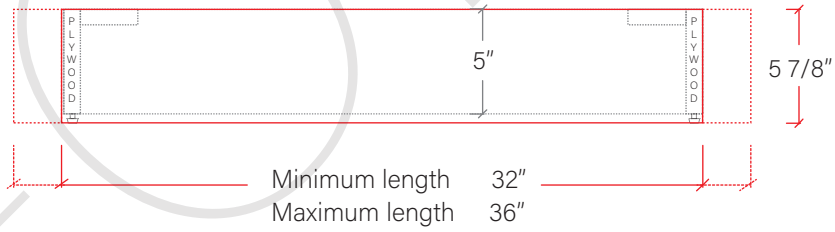

36" SIDNEY FREE STANDING VANITY LEFT SINK

TOP VIEW

FRONT VIEW

SIDE VIEW

INSIDE BACK VIEW

Secure vanity to studs within 4" from side gables.

TEODOR

1-888-807-2323 | info@teodorvanities.com

36" TOE KICK

-  Finish piece (1/4" thick)
-  Plywood base (3/4" thick)

TOP VIEW

FRONT VIEW

SIDE VIEW

Leg levelers add 1/4" - 7/8" to plywood base height

TEODOR

1-888-807-2323 | info@teodorvanities.com