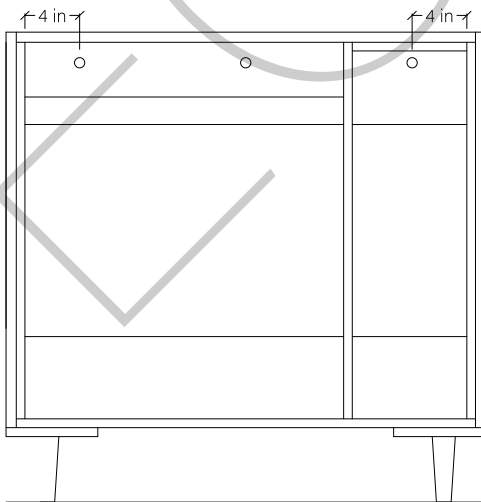

36" SIDNEY FREE STANDING VANITY LEFT SINK

TOP VIEW

FRONT VIEW

SIDE VIEW

INSIDE BACK VIEW

Secure vanity to studs within 4" from side gables.

TEODOR

1-888-807-2323 | info@teodorvanities.com

36" TOE KICK

-  Finish piece (1/4" thick)
-  Plywood base (3/4" thick)

TOP VIEW

FRONT VIEW

SIDE VIEW

Leg levelers add 1/4" - 7/8" to plywood base height

TEODOR

1-888-807-2323 | info@teodorvanities.com