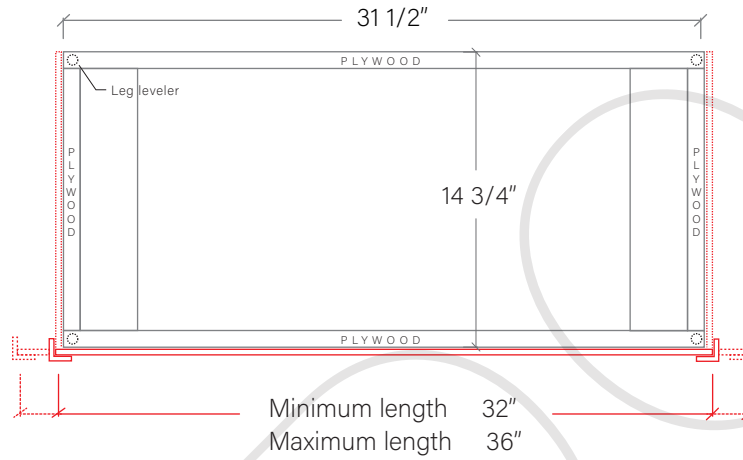

36" SIDNEY SLIM FREE STANDING VANITY LEFT SINK

TOP VIEW

FRONT VIEW

SIDE VIEW

INSIDE BACK VIEW

Secure vanity to studs within 4" from side gables.

TEODOR

1-888-807-2323 | info@teodorvanities.com

36" SLIM TOE KICK

- Finish piece (1/4" thick)
- Plywood base (3/4" thick)

TOP VIEW

FRONT VIEW

SIDE VIEW

Leg levelers add 1/4" - 7/8" to plywood base height

TEODOR

1-888-807-2323 | info@teodorvanities.com