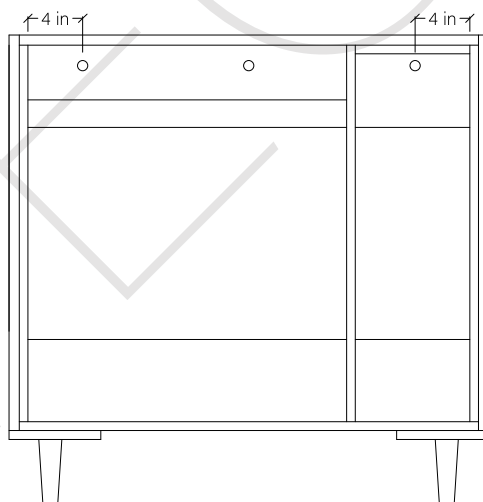

36" SIDNEY SLIM FREE STANDING VANITY LEFT SINK

TOP VIEW

FRONT VIEW

SIDE VIEW

INSIDE BACK VIEW

Secure vanity to studs within 4" from side gables.

TEODOR

1-888-807-2323 | info@teodorvanities.com

36" SLIM TOE KICK

- Finish piece (1/4" thick)
- Plywood base (3/4" thick)

TOP VIEW

FRONT VIEW

SIDE VIEW

Leg levelers add 1/4" - 7/8" to plywood base height

TEODOR

1-888-807-2323 | info@teodorvanities.com