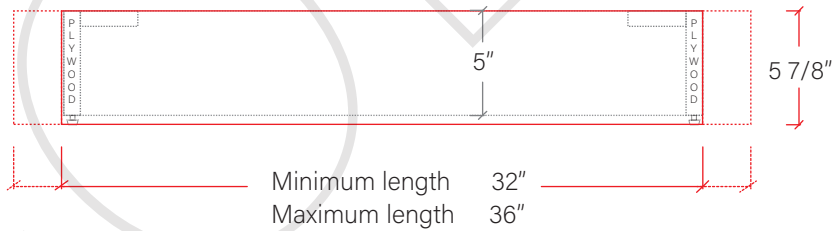

36" SIDNEY SLIM FREE STANDING VANITY LEFT SINK

TOP VIEW

FRONT VIEW

SIDE VIEW

INSIDE BACK VIEW

Secure vanity to studs within 4" from side gables.

TEODOR

1-888-807-2323 | info@teodorvanities.com

36" SLIM TOE KICK

- Finish piece (1/4" thick)
- Plywood base (3/4" thick)

TOP VIEW

FRONT VIEW

SIDE VIEW

Leg levelers add 1/4" - 7/8" to plywood base height

TEODOR

1-888-807-2323 | info@teodorvanities.com