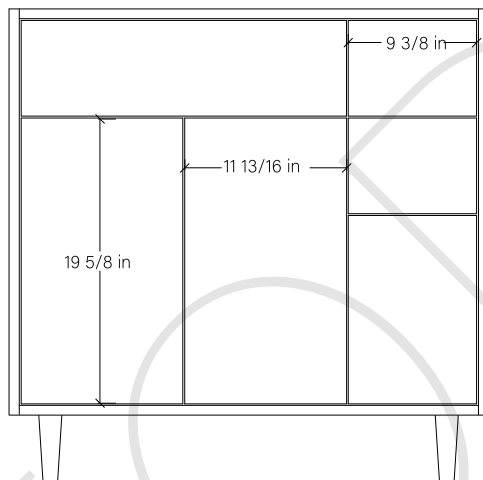

36" SIDNEY SLIM FREE STANDING VANITY LEFT SINK

TOP VIEW

FRONT VIEW

SIDE VIEW

INSIDE BACK VIEW

Secure vanity to studs within 4" from side gables.

TEODOR

1-888-807-2323 | info@teodorvanities.com

36" SLIM TOE KICK

- Finish piece (1/4" thick)
- Plywood base (3/4" thick)

TOP VIEW

FRONT VIEW

SIDE VIEW

Leg levelers add 1/4" - 7/8" to plywood base height

TEODOR

1-888-807-2323 | info@teodorvanities.com