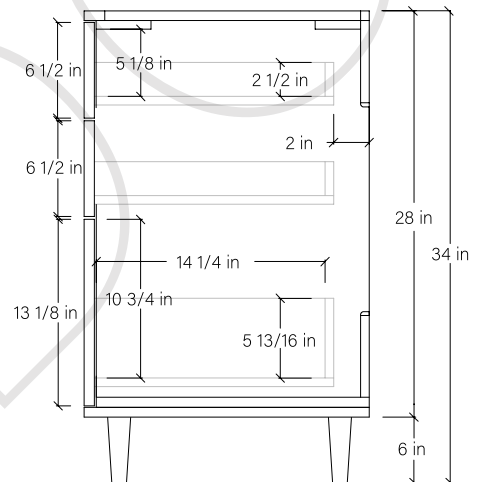

36" SIDNEY SLIM FREE STANDING VANITY LEFT SINK

TOP VIEW

FRONT VIEW

SIDE VIEW

INSIDE BACK VIEW

Secure vanity to studs within 4" from side gables.

TEODOR

1-888-807-2323 | info@teodorvanities.com

36" SLIM TOE KICK

- Finish piece (1/4" thick)
- Plywood base (3/4" thick)

TOP VIEW

FRONT VIEW

SIDE VIEW

Leg levelers add 1/4" - 7/8" to plywood base height

TEODOR

1-888-807-2323 | info@teodorvanities.com