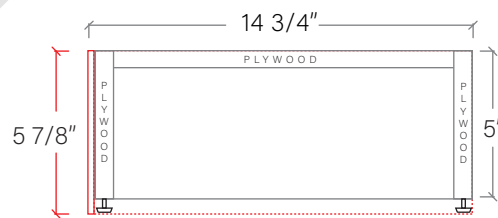

36" SIDNEY SLIM FREE STANDING VANITY LEFT SINK

TOP VIEW

FRONT VIEW

SIDE VIEW

INSIDE BACK VIEW

Secure vanity to studs within 4" from side gables.

TEODOR

1-888-807-2323 | info@teodorvanities.com

36" SLIM TOE KICK

- Finish piece (1/4" thick)
- Plywood base (3/4" thick)

TOP VIEW

FRONT VIEW

SIDE VIEW

Leg levelers add 1/4" - 7/8" to plywood base height

TEODOR

1-888-807-2323 | info@teodorvanities.com