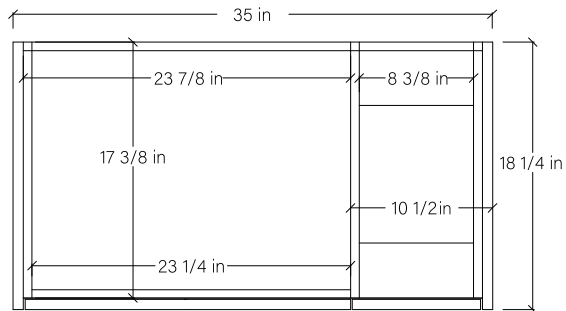

36" SIDNEY SLIM FREE STANDING VANITY LEFT SINK

TOP VIEW

FRONT VIEW

SIDE VIEW

INSIDE BACK VIEW

Secure vanity to studs within 4" from side gables.

TEODOR

1-888-807-2323 | info@teodorvanities.com

36" SLIM TOE KICK

- Finish piece (1/4" thick)
- Plywood base (3/4" thick)

TOP VIEW

FRONT VIEW

SIDE VIEW

Leg levelers add 1/4" - 7/8" to plywood base height

TEODOR

1-888-807-2323 | info@teodorvanities.com