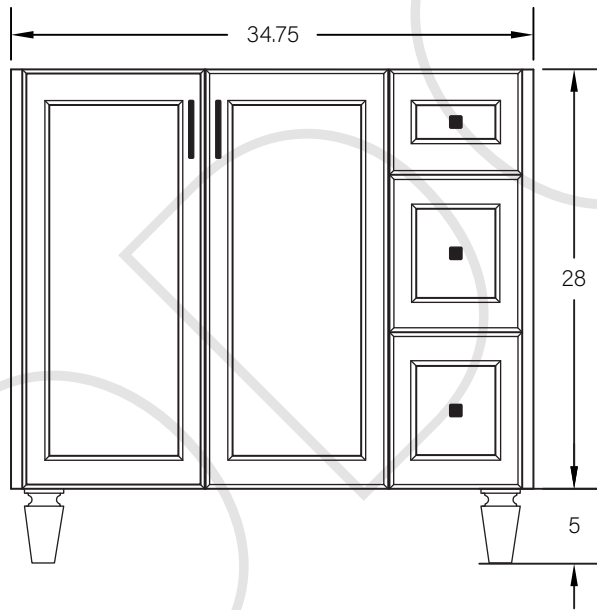

36" DAVENPORT FREE STANDING VANITY LEFT SINK

TOP VIEW

FRONT VIEW

SIDE VIEW

TEODOR

1-888-807-2323 | info@teodorvanities.com

36" TOE KICK

- Finish piece (1/4" thick)
- Plywood base (3/4" thick)

TOP VIEW

Side finish piece installation is optional

FRONT VIEW

SIDE VIEW

Leg levelers add 1/4" - 7/8" to plywood base height

TEODOR

1-888-807-2323 | info@teodorvanities.com