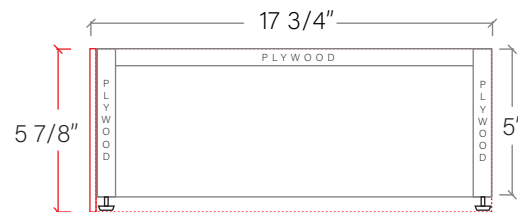

TOP VIEW

Side finish piece installation is optional

FRONT VIEW

SIDE VIEW

Leg levelers add 1/4" - 7/8" to plywood base height

TEODOR

1-888-807-2323 | info@teodorvanities.com