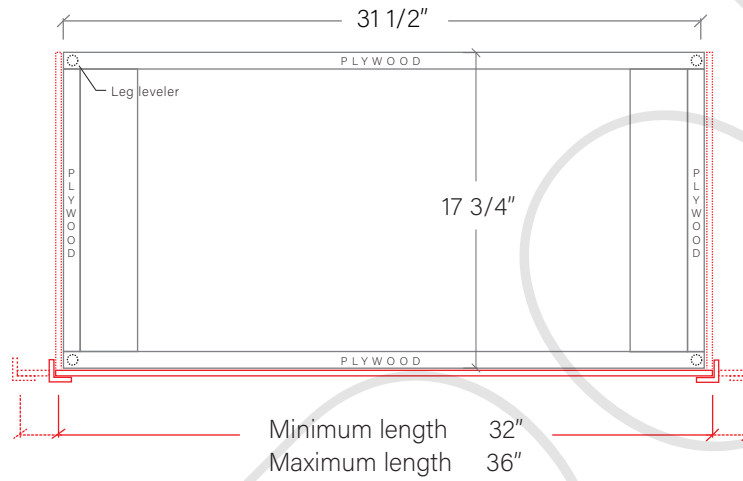

36" DAVENPORT FREE STANDING VANITY LEFT SINK

TOP VIEW

FRONT VIEW

SIDE VIEW

TEODOR

1-888-807-2323 | info@teodorvanities.com

36" TOE KICK

- Finish piece (1/4" thick)
- Plywood base (3/4" thick)

TOP VIEW

Side finish piece installation is optional

FRONT VIEW

SIDE VIEW

Leg levelers add 1/4" - 7/8" to plywood base height

TEODOR

1-888-807-2323 | info@teodorvanities.com