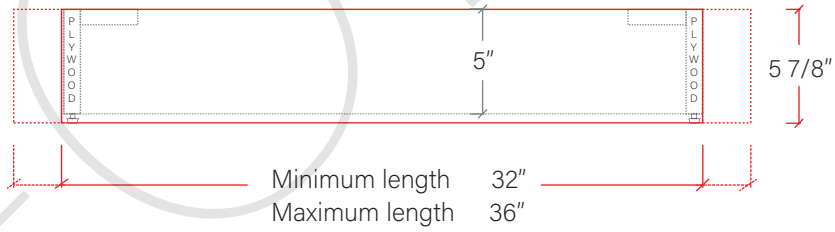

36" DAVENPORT FREE STANDING VANITY LEFT SINK

TOP VIEW

FRONT VIEW

SIDE VIEW

TEODOR

1-888-807-2323 | info@teodorvanities.com

36" TOE KICK

- Finish piece (1/4" thick)
- Plywood base (3/4" thick)

TOP VIEW

Side finish piece installation is optional

FRONT VIEW

SIDE VIEW

Leg levelers add 1/4" - 7/8" to plywood base height

TEODOR

1-888-807-2323 | info@teodorvanities.com