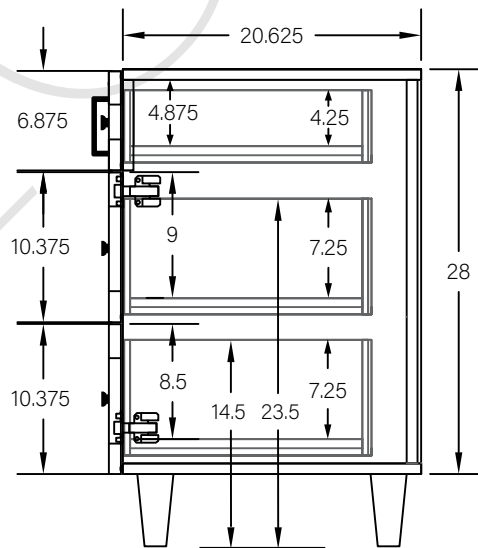

36" DAVENPORT FREE STANDING VANITY LEFT SINK

TOP VIEW

FRONT VIEW

SIDE VIEW

TEODOR

1-888-807-2323 | info@teodorvanities.com

36" TOE KICK

- Finish piece (1/4" thick)
- Plywood base (3/4" thick)

TOP VIEW

Side finish piece installation is optional

FRONT VIEW

SIDE VIEW

Leg levelers add 1/4" - 7/8" to plywood base height

TEODOR

1-888-807-2323 | info@teodorvanities.com