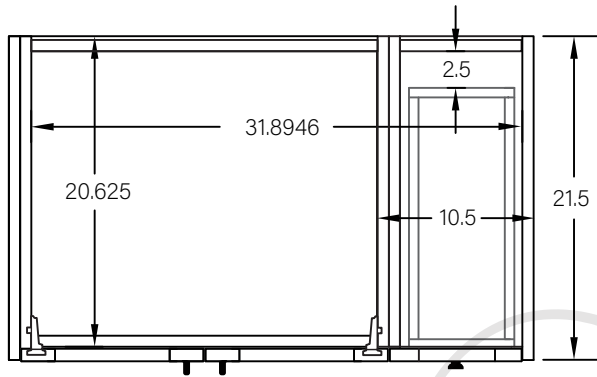

36" DAVENPORT FREE STANDING VANITY LEFT SINK

TOP VIEW

FRONT VIEW

SIDE VIEW

TEODOR

1-888-807-2323 | info@teodorvanities.com

36" TOE KICK

- Finish piece (1/4" thick)
- Plywood base (3/4" thick)

TOP VIEW

Side finish piece installation is optional

FRONT VIEW

SIDE VIEW

Leg levelers add 1/4" - 7/8" to plywood base height

TEODOR

1-888-807-2323 | info@teodorvanities.com