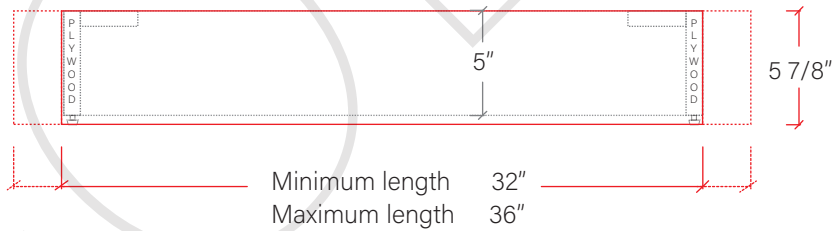

36" DAVENPORT SLIM FREE STANDING VANITY LEFT SINK

TOP VIEW

FRONT VIEW

SIDE VIEW

TEODOR

1-888-807-2323 | info@teodorvanities.com

36" SLIM TOE KICK

-  Finish piece (1/4" thick)
-  Plywood base (3/4" thick)

TOP VIEW

Side finish piece installation is optional

FRONT VIEW

SIDE VIEW

Leg levelers add 1/4" - 7/8" to plywood base height

TEODOR

1-888-807-2323 | info@teodorvanities.com