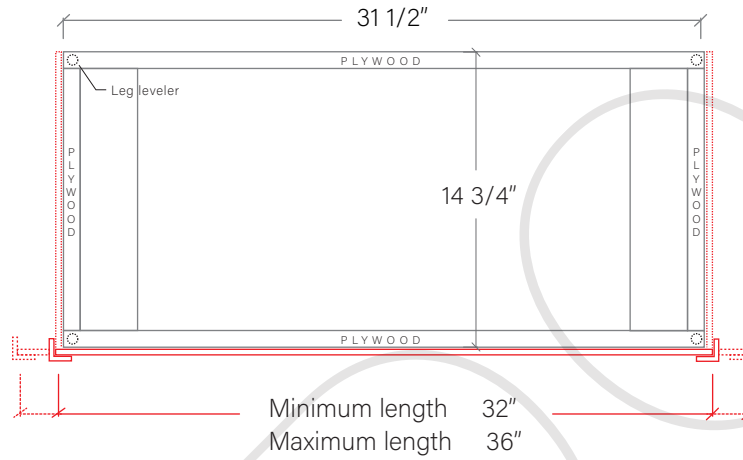

36" DAVENPORT SLIM FREE STANDING VANITY LEFT SINK

TOP VIEW

FRONT VIEW

SIDE VIEW

TEODOR

1-888-807-2323 | info@teodorvanities.com

36" SLIM TOE KICK

-  Finish piece (1/4" thick)
-  Plywood base (3/4" thick)

TOP VIEW

Side finish piece installation is optional

FRONT VIEW

SIDE VIEW

Leg levelers add 1/4" - 7/8" to plywood base height

TEODOR

1-888-807-2323 | info@teodorvanities.com