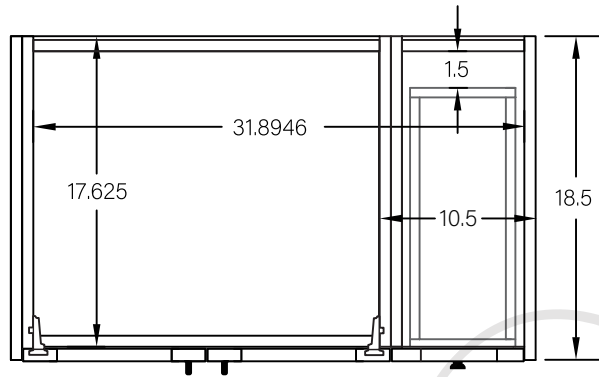

36" DAVENPORT SLIM FREE STANDING VANITY LEFT SINK

TOP VIEW

FRONT VIEW

SIDE VIEW

TEODOR

1-888-807-2323 | info@teodorvanities.com

36" SLIM TOE KICK

-  Finish piece (1/4" thick)
-  Plywood base (3/4" thick)

TOP VIEW

Side finish piece installation is optional

FRONT VIEW

SIDE VIEW

Leg levelers add 1/4" - 7/8" to plywood base height

TEODOR

1-888-807-2323 | info@teodorvanities.com