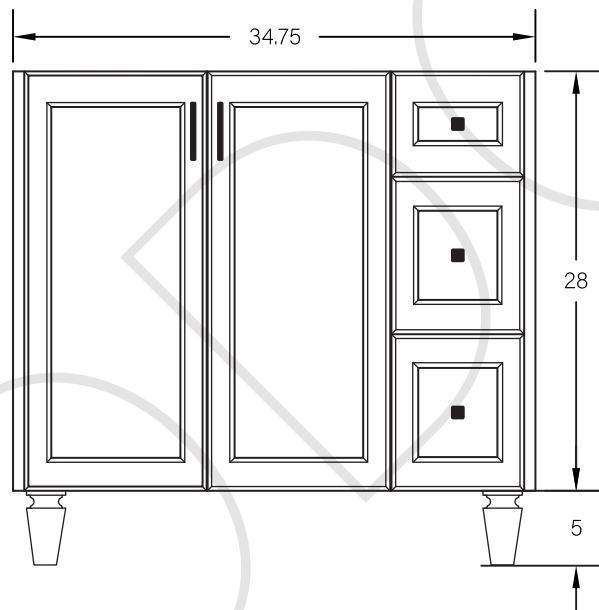

36" DAVENPORT SLIM FREE STANDING VANITY LEFT SINK

TOP VIEW

FRONT VIEW

SIDE VIEW

TEODOR

1-888-807-2323 | info@teodorvanities.com

36" SLIM TOE KICK

-  Finish piece (1/4" thick)
-  Plywood base (3/4" thick)

TOP VIEW

Side finish piece installation is optional

FRONT VIEW

SIDE VIEW

Leg levelers add 1/4" - 7/8" to plywood base height

TEODOR

1-888-807-2323 | info@teodorvanities.com