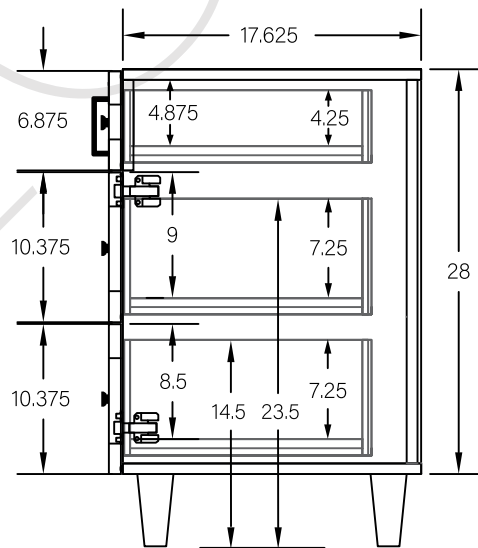

36" DAVENPORT SLIM FREE STANDING VANITY LEFT SINK

TOP VIEW

FRONT VIEW

SIDE VIEW

TEODOR

1-888-807-2323 | info@teodorvanities.com

36" SLIM TOE KICK

-  Finish piece (1/4" thick)
-  Plywood base (3/4" thick)

TOP VIEW

Side finish piece installation is optional

FRONT VIEW

SIDE VIEW

Leg levelers add 1/4" - 7/8" to plywood base height

TEODOR

1-888-807-2323 | info@teodorvanities.com