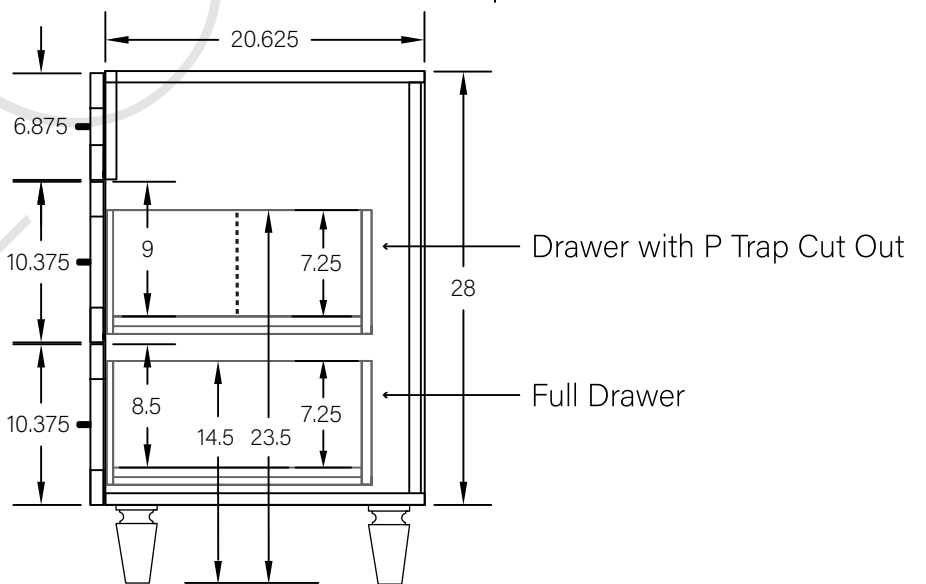

30" DAVENPORT FREE STANDING VANITY

TOP VIEW

FRONT VIEW

SIDE VIEW

TEODOR

1-888-807-2323 | info@teodorvanities.com

30" TOE KICK

- Finish piece (1/4" thick)
- Plywood base (3/4" thick)

TOP VIEW

FRONT VIEW

SIDE VIEW

Leg levelers add 1/4" - 7/8" to plywood base height

TEODOR

1-888-807-2323 | info@teodorvanities.com