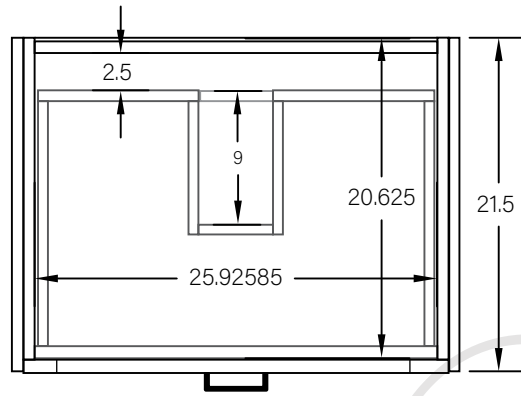

30" DAVENPORT FREE STANDING VANITY

TOP VIEW

FRONT VIEW

SIDE VIEW

TEODOR

1-888-807-2323 | info@teodorvanities.com

30" TOE KICK

- Finish piece (1/4" thick)
- Plywood base (3/4" thick)

TOP VIEW

FRONT VIEW

SIDE VIEW

Leg levelers add 1/4" - 7/8" to plywood base height

TEODOR

1-888-807-2323 | info@teodorvanities.com