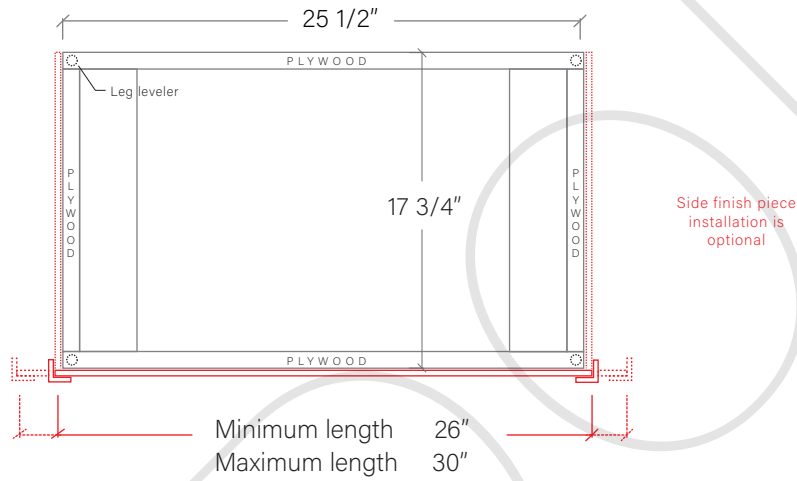

30" DAVENPORT FREE STANDING VANITY

TOP VIEW

FRONT VIEW

SIDE VIEW

TEODOR

1-888-807-2323 | info@teodorvanities.com

30" TOE KICK

- Finish piece (1/4" thick)
- Plywood base (3/4" thick)

TOP VIEW

FRONT VIEW

SIDE VIEW

Leg levelers add 1/4" - 7/8" to plywood base height

TEODOR

1-888-807-2323 | info@teodorvanities.com