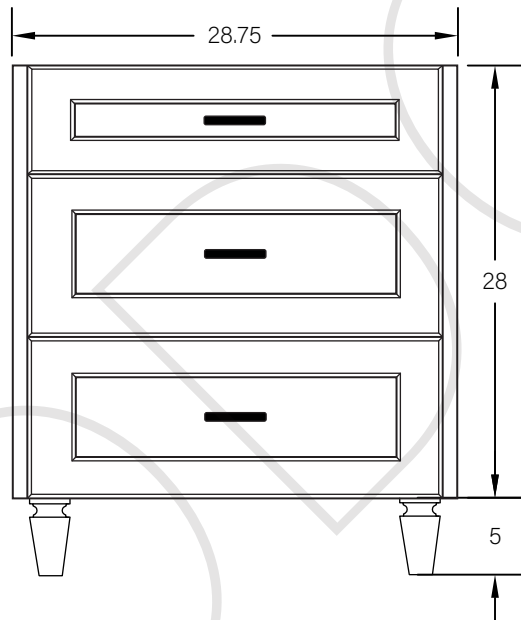

30" DAVENPORT FREE STANDING VANITY

TOP VIEW

FRONT VIEW

SIDE VIEW

TEODOR

1-888-807-2323 | info@teodorvanities.com

30" TOE KICK

- Finish piece (1/4" thick)
- Plywood base (3/4" thick)

TOP VIEW

FRONT VIEW

SIDE VIEW

Leg levelers add 1/4" - 7/8" to plywood base height

TEODOR

1-888-807-2323 | info@teodorvanities.com