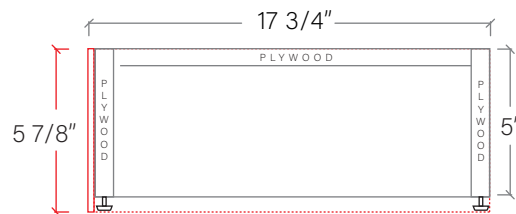

30" DAVENPORT FREE STANDING VANITY

TOP VIEW

FRONT VIEW

SIDE VIEW

TEODOR

1-888-807-2323 | info@teodorvanities.com

30" TOE KICK

- Finish piece (1/4" thick)
- Plywood base (3/4" thick)

TOP VIEW

FRONT VIEW

SIDE VIEW

Leg levelers add 1/4" - 7/8" to plywood base height

TEODOR

1-888-807-2323 | info@teodorvanities.com