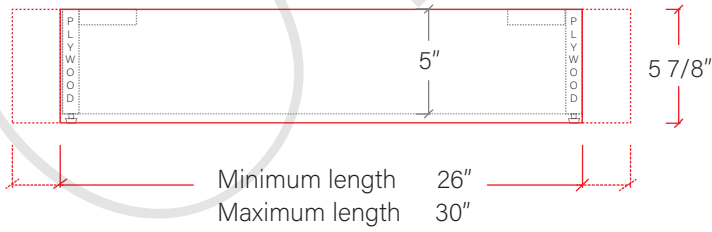

30" DAVENPORT FREE STANDING VANITY

TOP VIEW

FRONT VIEW

SIDE VIEW

TEODOR

1-888-807-2323 | info@teodorvanities.com

30" TOE KICK

- Finish piece (1/4" thick)
- Plywood base (3/4" thick)

TOP VIEW

FRONT VIEW

SIDE VIEW

Leg levelers add 1/4" - 7/8" to plywood base height

TEODOR

1-888-807-2323 | info@teodorvanities.com