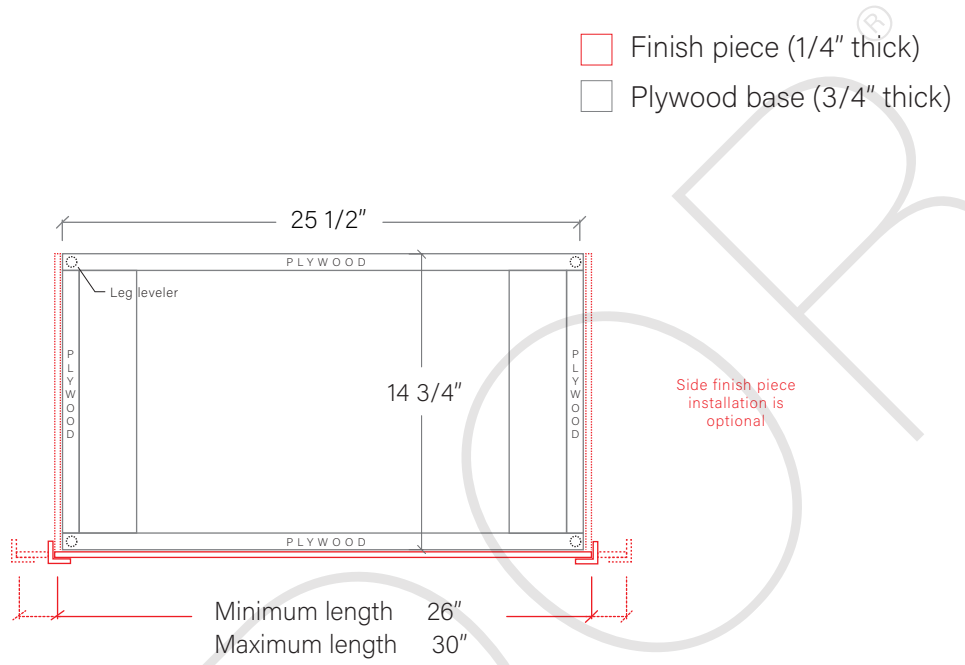

30" DAVENPORT SLIM FREE STANDING VANITY

TOP VIEW

FRONT VIEW

SIDE VIEW

TEODOR

1-888-807-2323 | info@teodorvanities.com

30" SLIM TOE KICK

TOP VIEW

FRONT VIEW

SIDE VIEW

Leg levelers add 1/4" - 7/8"
to plywood base height

TEODOR

1-888-807-2323 | info@teodorvanities.com