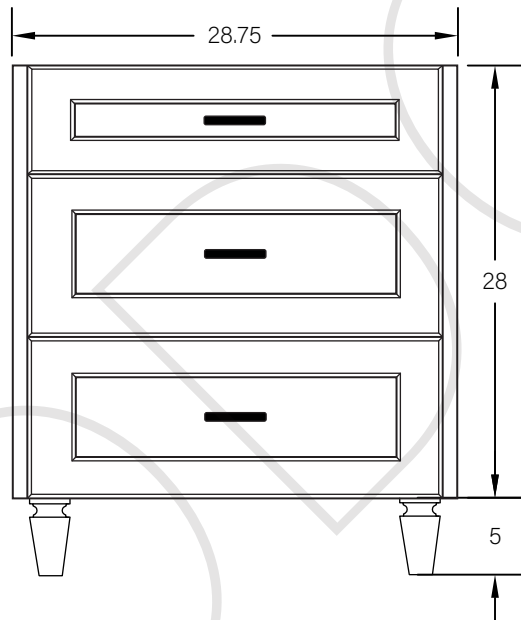

30" DAVENPORT SLIM FREE STANDING VANITY

TOP VIEW

FRONT VIEW

SIDE VIEW

TEODOR

1-888-807-2323 | info@teodorvanities.com

30" SLIM TOE KICK

TOP VIEW

FRONT VIEW

SIDE VIEW

Leg levelers add 1/4" - 7/8"
to plywood base height

TEODOR

1-888-807-2323 | info@teodorvanities.com