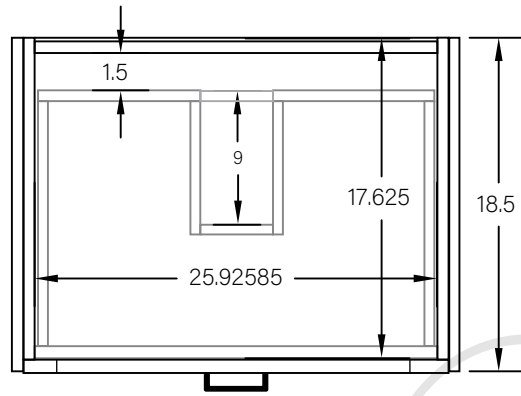

30" DAVENPORT SLIM FREE STANDING VANITY

TOP VIEW

FRONT VIEW

SIDE VIEW

TEODOR

1-888-807-2323 | info@teodorvanities.com

30" SLIM TOE KICK

TOP VIEW

FRONT VIEW

SIDE VIEW

Leg levelers add 1/4" - 7/8"
to plywood base height

TEODOR

1-888-807-2323 | info@teodorvanities.com