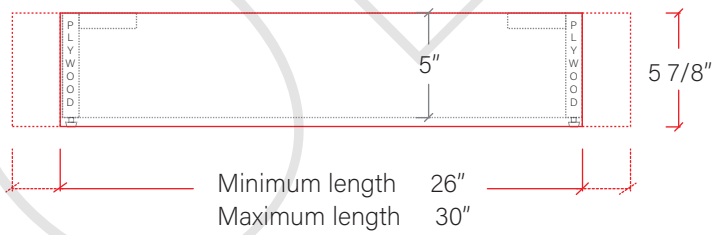

30" DAVENPORT SLIM FREE STANDING VANITY

TOP VIEW

FRONT VIEW

SIDE VIEW

TEODOR

1-888-807-2323 | info@teodorvanities.com

30" SLIM TOE KICK

TOP VIEW

FRONT VIEW

SIDE VIEW

Leg levelers add 1/4" - 7/8"
to plywood base height

TEODOR

1-888-807-2323 | info@teodorvanities.com