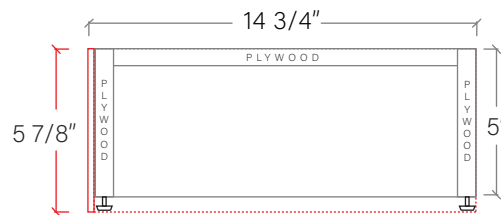

30" DAVENPORT SLIM FREE STANDING VANITY

TOP VIEW

FRONT VIEW

SIDE VIEW

TEODOR

1-888-807-2323 | info@teodorvanities.com

30" SLIM TOE KICK

TOP VIEW

FRONT VIEW

SIDE VIEW

Leg levelers add 1/4" - 7/8"
to plywood base height

TEODOR

1-888-807-2323 | info@teodorvanities.com