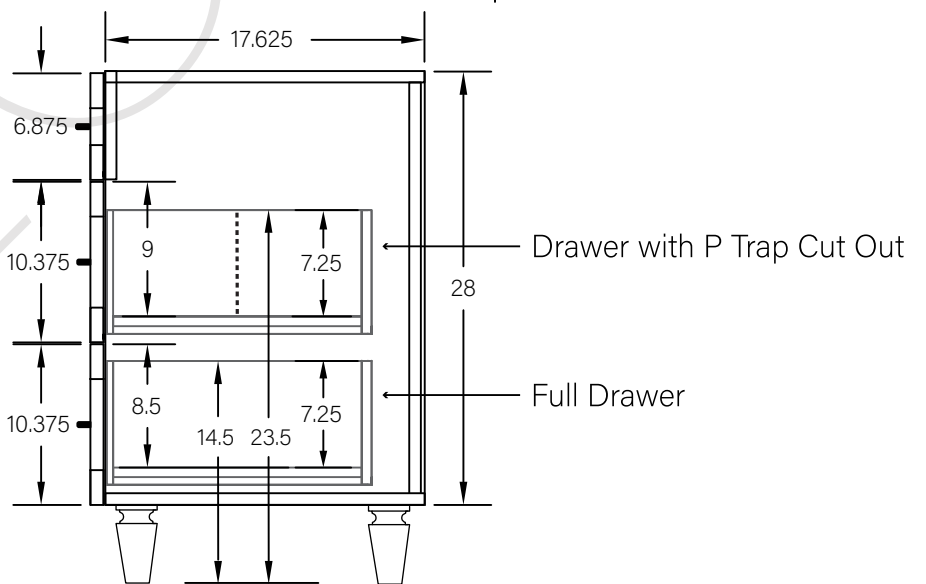

30" DAVENPORT SLIM FREE STANDING VANITY

TOP VIEW

FRONT VIEW

SIDE VIEW

TEODOR

1-888-807-2323 | info@teodorvanities.com

30" SLIM TOE KICK

TOP VIEW

FRONT VIEW

SIDE VIEW

Leg levelers add 1/4" - 7/8"
to plywood base height

TEODOR

1-888-807-2323 | info@teodorvanities.com