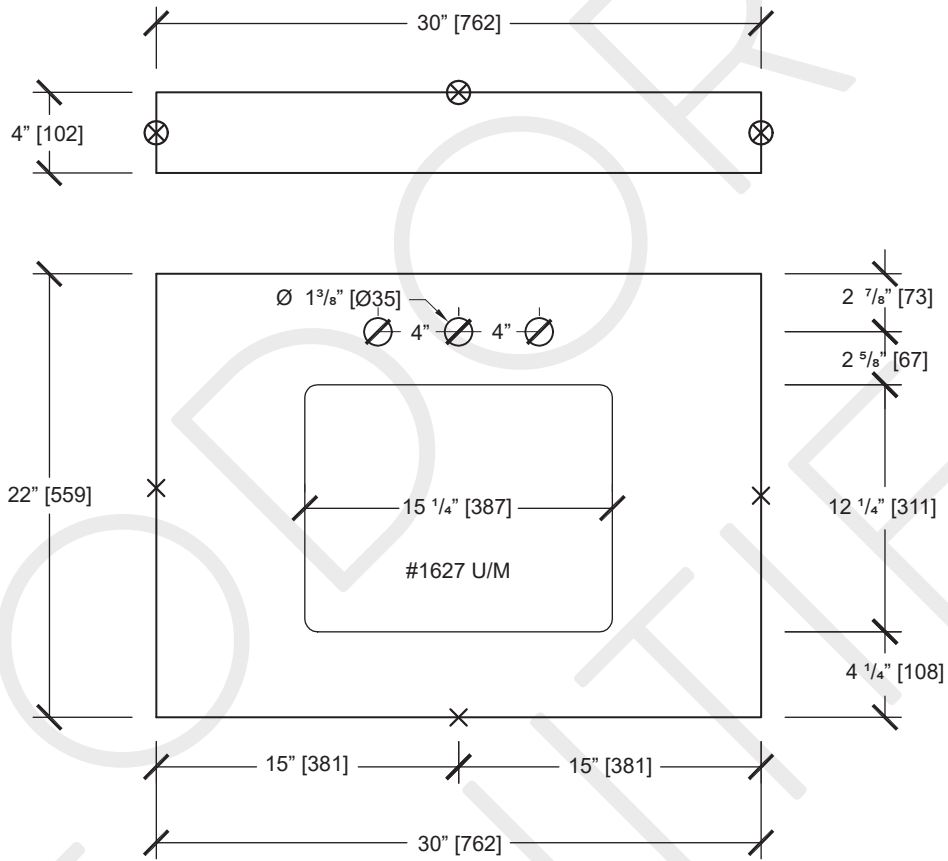

# 30" COUNTERTOP SPECS

## EDGE PROFILE: