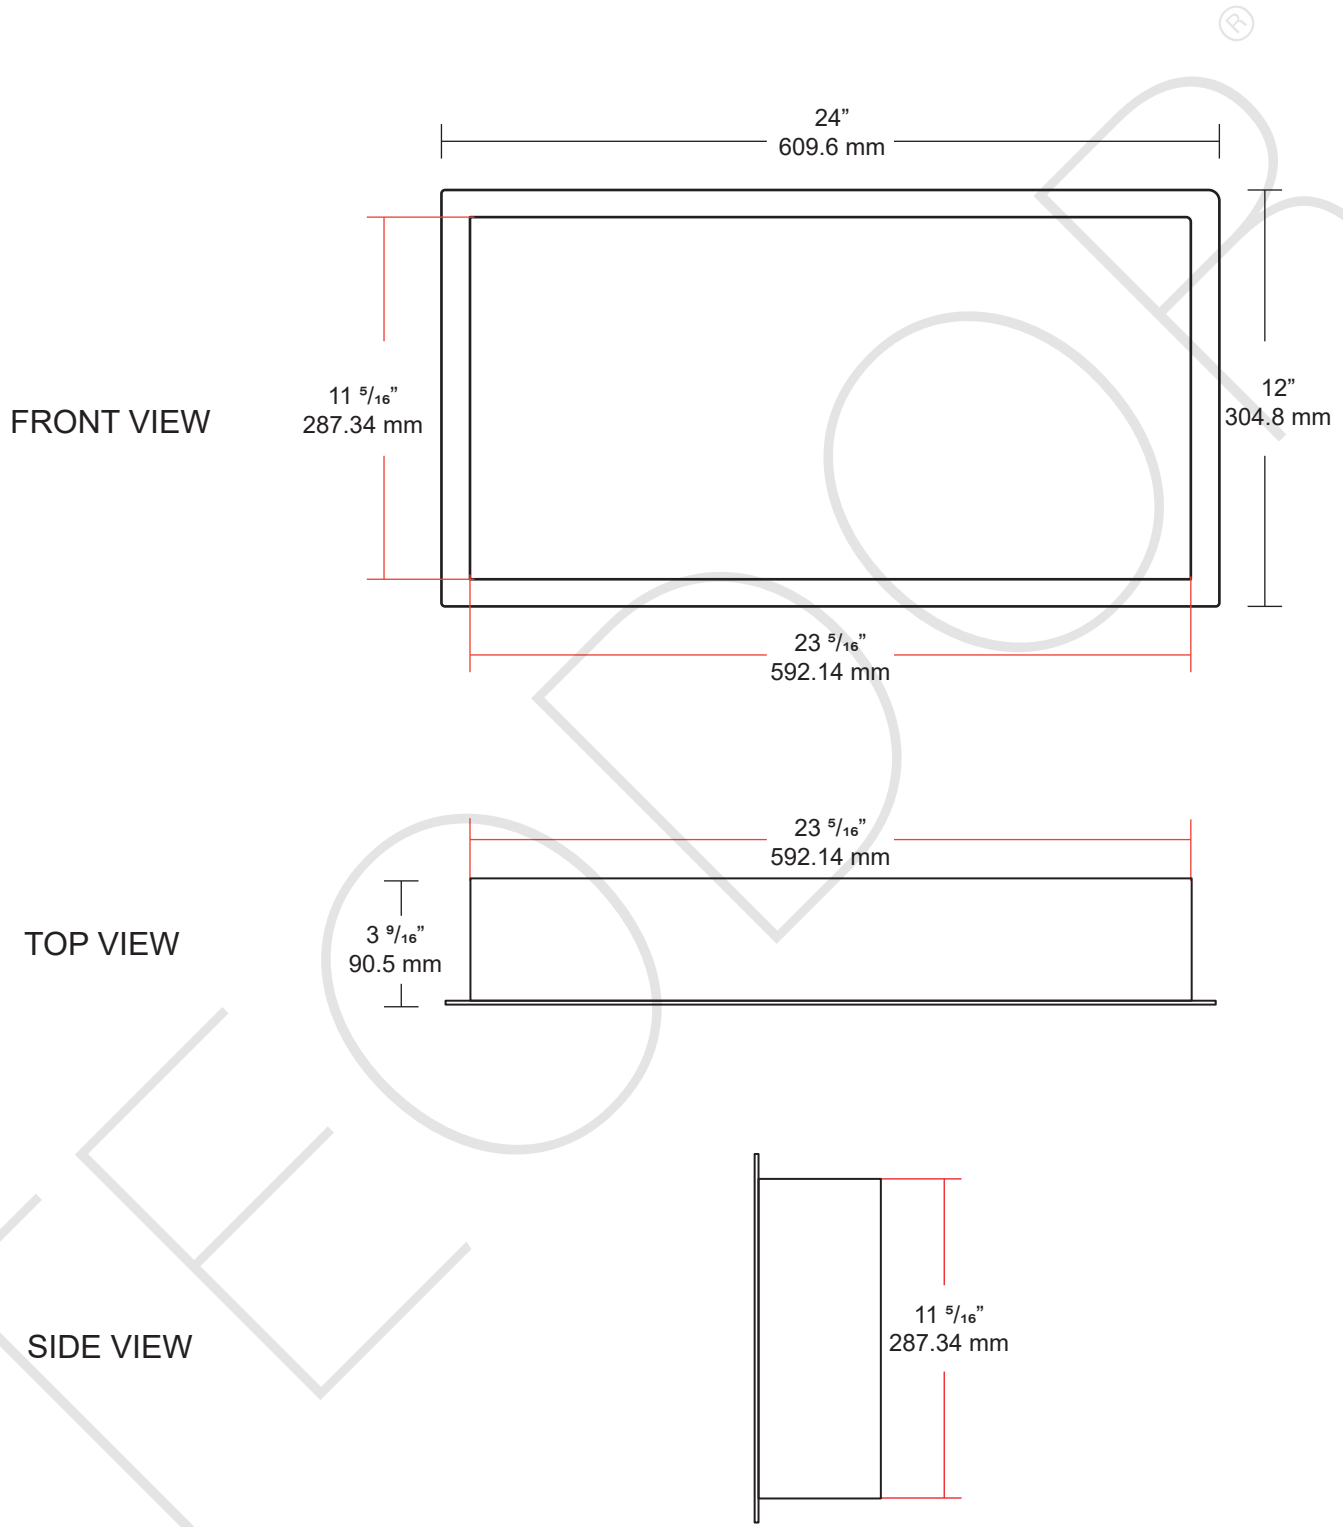

24" X 12" SHOWER NICHE

TEODOR

1-888-807-2323 | info@teodorvanities.com