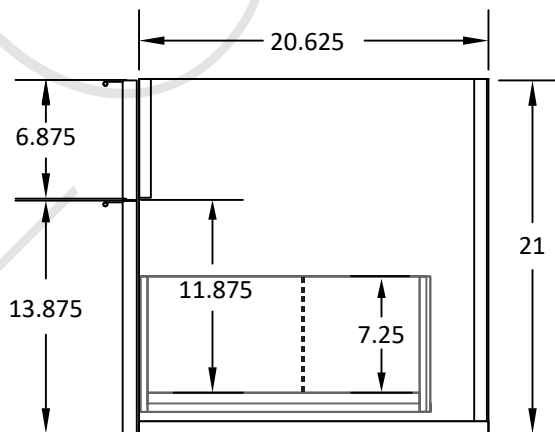

24" ASHBURY WALL MOUNTED VANITY

TOP VIEW

FRONT VIEW

SIDE VIEW

TEODOR VANITIES®

1-888-807-2323 | info@thevanitystore.com