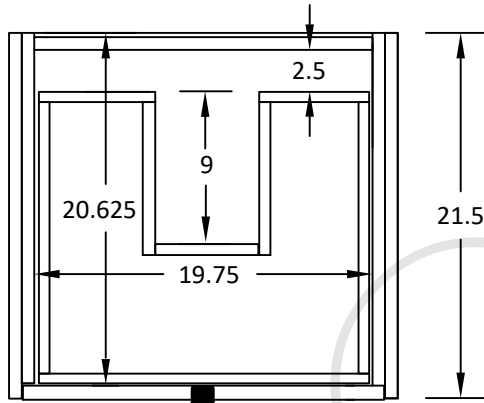

24" ASHBURY WALL MOUNTED VANITY

TOP VIEW

FRONT VIEW

SIDE VIEW

TEODOR VANITIES®

1-888-807-2323 | info@thevanitystore.com