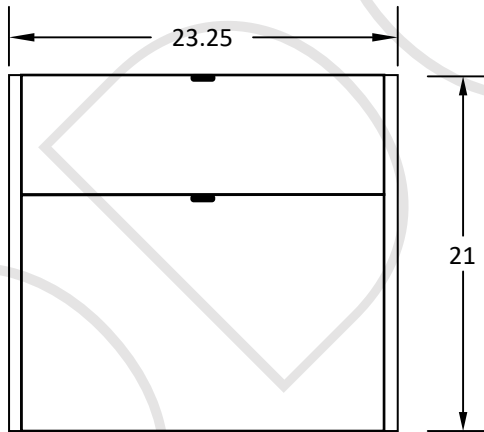

24" ASHBURY WALL MOUNTED VANITY

TOP VIEW

FRONT VIEW

SIDE VIEW

TEODOR VANITIES®

1-888-807-2323 | info@thevanitystore.com