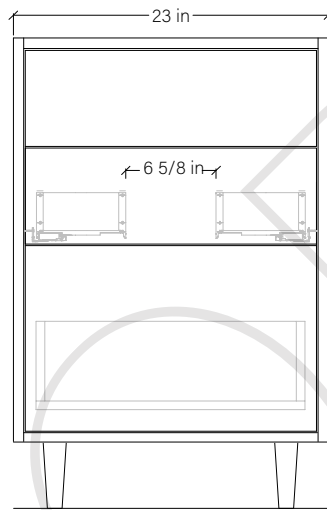

24" SIDNEY FREE STANDING VANITY

TOP VIEW

FRONT VIEW

SIDE VIEW

INSIDE BACK VIEW

← Secure vanity to studs within 4" from side gables.

TEODOR

1-888-807-2323 | info@teodorvanities.com

24" TOE KICK

-  Finish piece (1/4" thick)
-  Plywood base (3/4" thick)

TOP VIEW

FRONT VIEW

SIDE VIEW

Leg levelers add 1/4" - 7/8" to plywood base height

TEODOR

1-888-807-2323 | info@teodorvanities.com