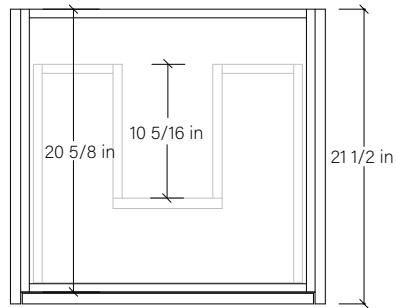

24" SIDNEY FREE STANDING VANITY

TOP VIEW

FRONT VIEW

SIDE VIEW

INSIDE BACK VIEW

← Secure vanity to studs within 4" from side gables.

TEODOR

1-888-807-2323 | info@teodorvanities.com

24" TOE KICK

-  Finish piece (1/4" thick)
-  Plywood base (3/4" thick)

TOP VIEW

FRONT VIEW

SIDE VIEW

Leg levelers add 1/4" - 7/8" to plywood base height

TEODOR

1-888-807-2323 | info@teodorvanities.com