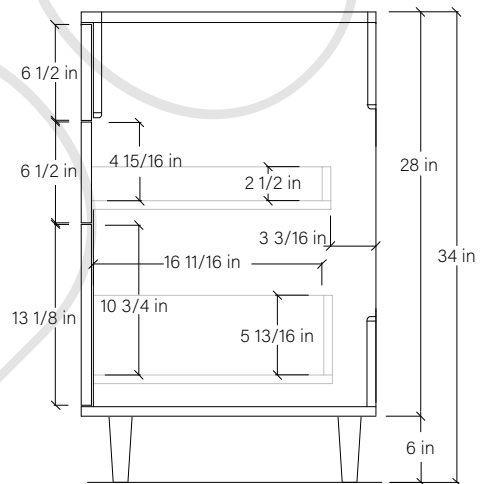

24" SIDNEY FREE STANDING VANITY

TOP VIEW

FRONT VIEW

SIDE VIEW

INSIDE BACK VIEW

← Secure vanity to studs within 4" from side gables.

TEODOR

1-888-807-2323 | info@teodorvanities.com

24" TOE KICK

-  Finish piece (1/4" thick)
-  Plywood base (3/4" thick)

TOP VIEW

FRONT VIEW

SIDE VIEW

Leg levelers add 1/4" - 7/8" to plywood base height

TEODOR

1-888-807-2323 | info@teodorvanities.com