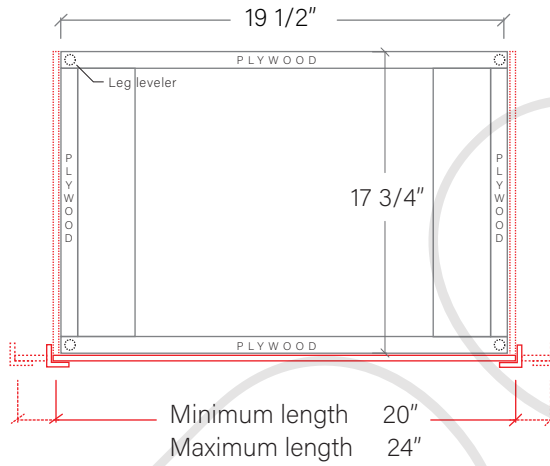

24" SIDNEY FREE STANDING VANITY

TOP VIEW

FRONT VIEW

SIDE VIEW

INSIDE BACK VIEW

← Secure vanity to studs within 4" from side gables.

TEODOR

1-888-807-2323 | info@teodorvanities.com

24" TOE KICK

-  Finish piece (1/4" thick)
-  Plywood base (3/4" thick)

TOP VIEW

FRONT VIEW

SIDE VIEW

Leg levelers add 1/4" - 7/8" to plywood base height

TEODOR

1-888-807-2323 | info@teodorvanities.com