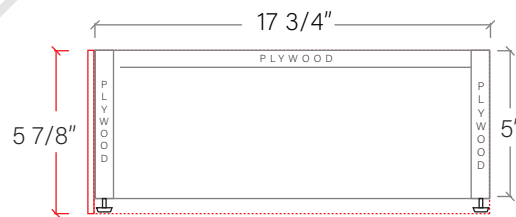

24" TOE KICK

-  Finish piece (1/4" thick)
-  Plywood base (3/4" thick)

TOP VIEW

FRONT VIEW

SIDE VIEW

Leg levelers add 1/4" - 7/8" to plywood base height

TEODOR

1-888-807-2323 | info@teodorvanities.com