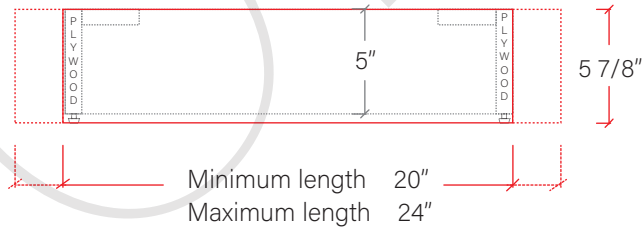

24" SIDNEY FREE STANDING VANITY

TOP VIEW

FRONT VIEW

SIDE VIEW

INSIDE BACK VIEW

← Secure vanity to studs within 4" from side gables.

TEODOR

1-888-807-2323 | info@teodorvanities.com

24" TOE KICK

-  Finish piece (1/4" thick)
-  Plywood base (3/4" thick)

TOP VIEW

FRONT VIEW

SIDE VIEW

Leg levelers add 1/4" - 7/8" to plywood base height

TEODOR

1-888-807-2323 | info@teodorvanities.com