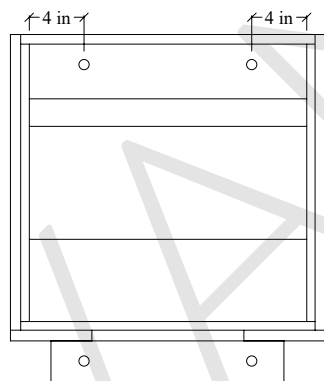

24" Sidney SLIM Wall Mount Vanity

Secure vanity to studs within 4" from side gables. →

INSIDE BACK VIEW

← Secure Support Strip to Studs