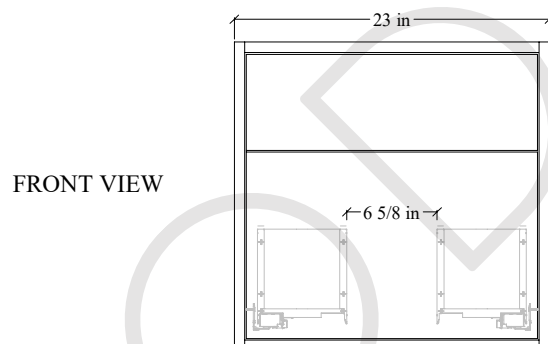

24" Sidney SLIM Wall Mount Vanity

Secure vanity to studs within 4" from side gables. →

INSIDE BACK VIEW

← Secure Support Strip to Studs