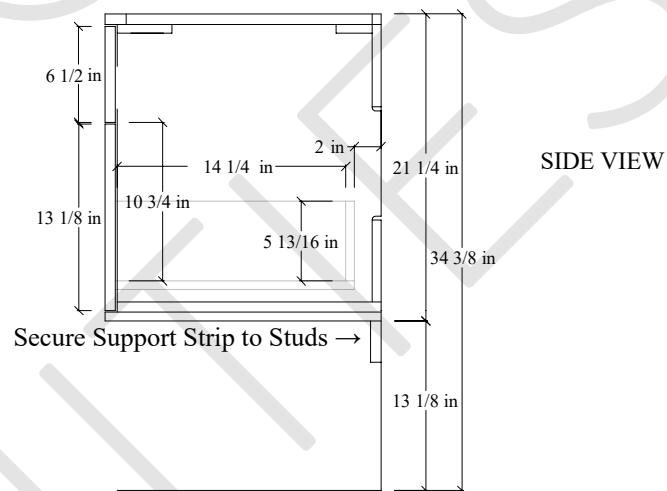

24" Sidney SLIM Wall Mount Vanity

Secure vanity to studs within 4" from side gables. →

INSIDE BACK VIEW

← Secure Support Strip to Studs