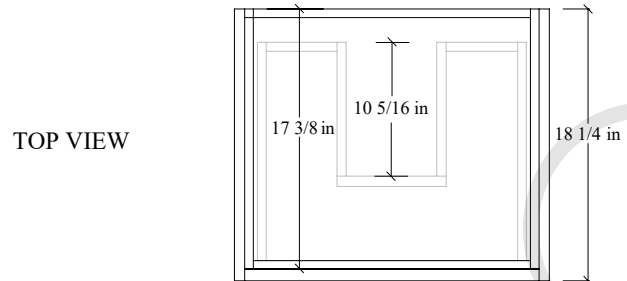

24" Sidney SLIM Wall Mount Vanity

Secure vanity to studs within 4" from side gables. →

INSIDE BACK VIEW

← Secure Support Strip to Studs