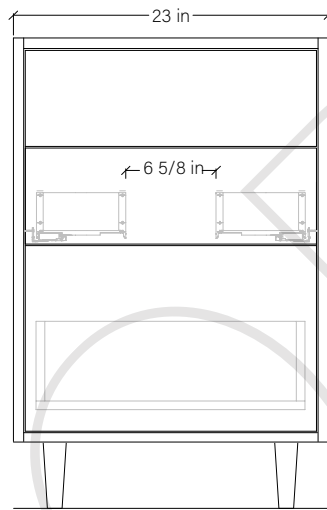

# 24" SIDNEY SLIM FREE STANDING VANITY

TOP VIEW

FRONT VIEW

SIDE VIEW

INSIDE BACK VIEW

← Secure vanity to studs within 4" from side gables.

# 24" SLIM TOE KICK

TOP VIEW

- Finish piece (1/4" thick)
- Plywood base (3/4" thick)

Side finish piece installation is optional

FRONT VIEW

SIDE VIEW

Leg levelers add 1/4" - 7/8" to plywood base height