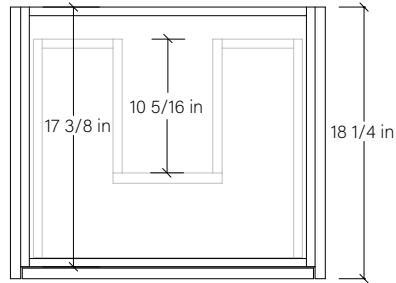

# 24" SIDNEY SLIM FREE STANDING VANITY

TOP VIEW

FRONT VIEW

SIDE VIEW

INSIDE BACK VIEW

← Secure vanity to studs within 4" from side gables.