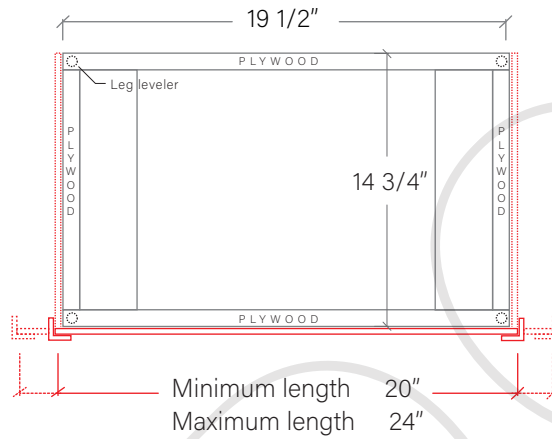

# 24" SIDNEY SLIM FREE STANDING VANITY

TOP VIEW

FRONT VIEW

SIDE VIEW

INSIDE BACK VIEW

← Secure vanity to studs within 4" from side gables.

# 24" SLIM TOE KICK

TOP VIEW

- Finish piece (1/4" thick)
- Plywood base (3/4" thick)

Side finish piece installation is optional

FRONT VIEW

SIDE VIEW

Leg levelers add 1/4" - 7/8" to plywood base height