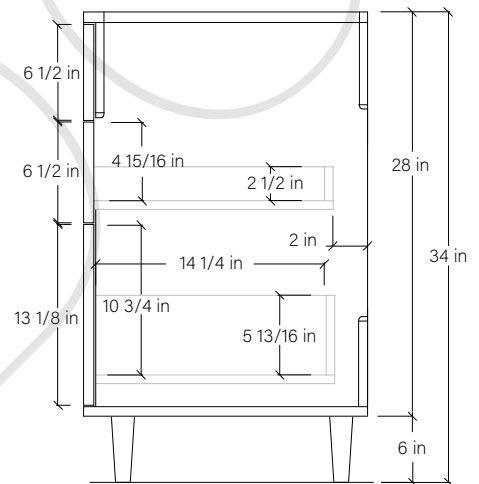

# 24" SIDNEY SLIM FREE STANDING VANITY

TOP VIEW

FRONT VIEW

SIDE VIEW

INSIDE BACK VIEW

← Secure vanity to studs within 4" from side gables.

# 24" SLIM TOE KICK

TOP VIEW

- Finish piece (1/4" thick)
- Plywood base (3/4" thick)

Side finish piece installation is optional

FRONT VIEW

SIDE VIEW

Leg levelers add 1/4" - 7/8" to plywood base height