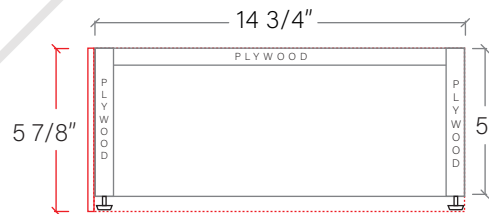

# 24" SIDNEY SLIM FREE STANDING VANITY

TOP VIEW

FRONT VIEW

SIDE VIEW

INSIDE BACK VIEW

← Secure vanity to studs within 4" from side gables.

# 24" SLIM TOE KICK

TOP VIEW

- Finish piece (1/4" thick)
- Plywood base (3/4" thick)

Side finish piece installation is optional

FRONT VIEW

SIDE VIEW

Leg levelers add 1/4" - 7/8" to plywood base height