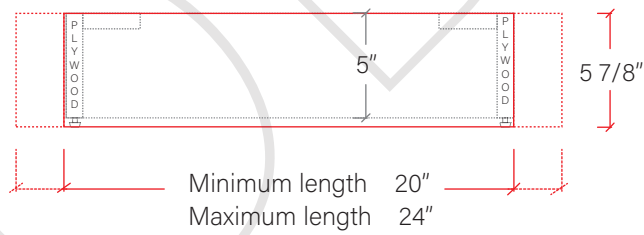

# 24" SIDNEY SLIM FREE STANDING VANITY

TOP VIEW

FRONT VIEW

SIDE VIEW

INSIDE BACK VIEW

← Secure vanity to studs within 4" from side gables.

# 24" SLIM TOE KICK

TOP VIEW

- Finish piece (1/4" thick)
- Plywood base (3/4" thick)

Side finish piece installation is optional

FRONT VIEW

SIDE VIEW

Leg levelers add 1/4" - 7/8" to plywood base height