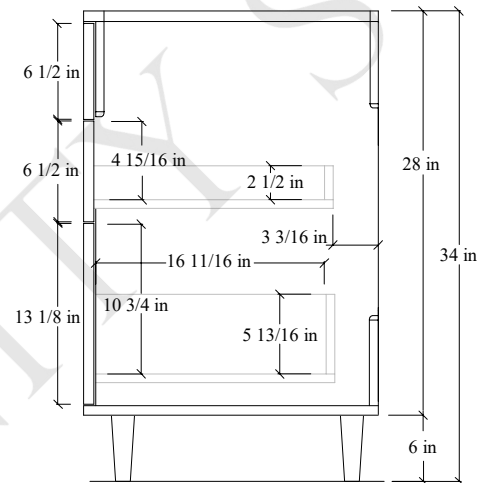

24" Sidney Free Standing Vanity

Secure vanity to studs within 4" from side gables. →