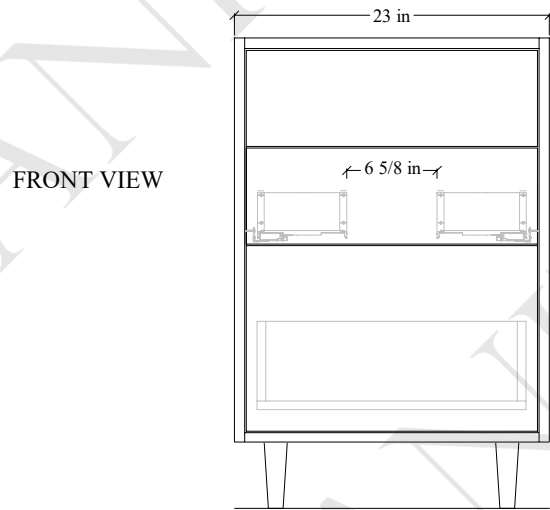

24" Sidney Free Standing Vanity

Secure vanity to studs within 4" from side gables. →