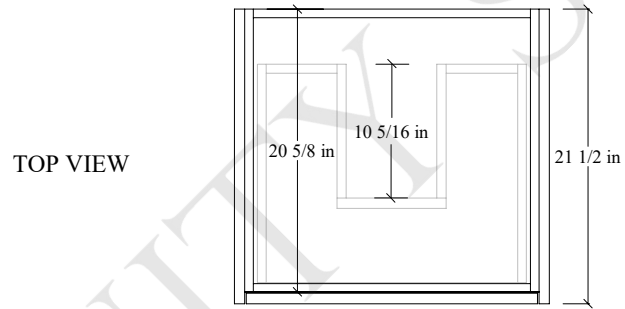

24" Sidney Free Standing Vanity

Secure vanity to studs within 4" from side gables. →