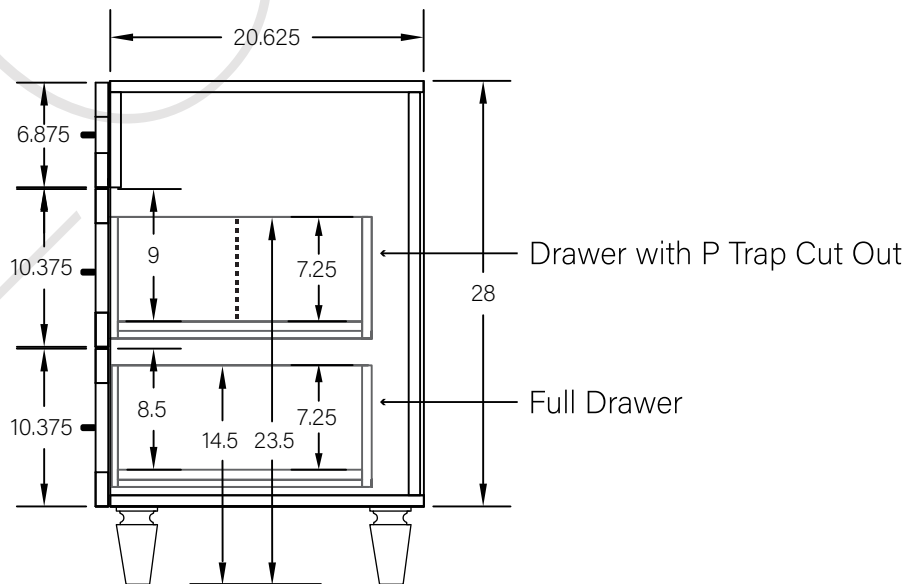

24" DAVENPORT FREE STANDING VANITY

TOP VIEW

FRONT VIEW

SIDE VIEW

TEODOR

1-888-807-2323 | info@teodorvanities.com

24" TOE KICK

- Finish piece (1/4" thick)
- Plywood base (3/4" thick)

TOP VIEW

Side finish piece installation is optional

FRONT VIEW

SIDE VIEW

Leg levelers add 1/4" - 7/8" to plywood base height

TEODOR

1-888-807-2323 | info@teodorvanities.com