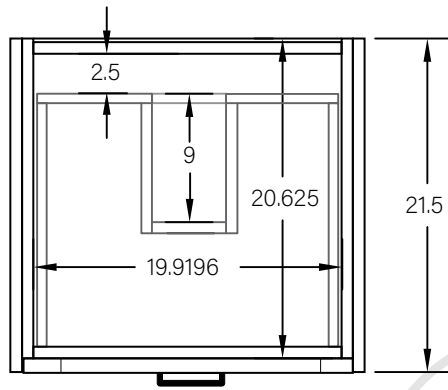

24" DAVENPORT FREE STANDING VANITY

TOP VIEW

FRONT VIEW

SIDE VIEW

TEODOR

1-888-807-2323 | info@teodorvanities.com

24" TOE KICK

- Finish piece (1/4" thick)
- Plywood base (3/4" thick)

TOP VIEW

Side finish piece installation is optional

FRONT VIEW

SIDE VIEW

Leg levelers add 1/4" - 7/8" to plywood base height

TEODOR

1-888-807-2323 | info@teodorvanities.com