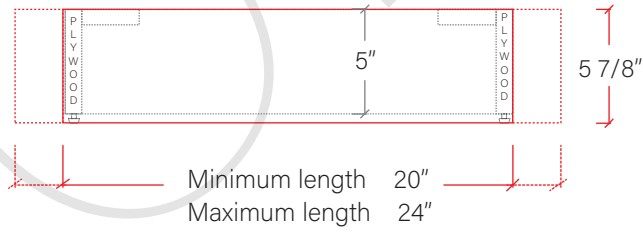

24" DAVENPORT FREE STANDING VANITY

TOP VIEW

FRONT VIEW

SIDE VIEW

TEODOR

1-888-807-2323 | info@teodorvanities.com

24" TOE KICK

- Finish piece (1/4" thick)
- Plywood base (3/4" thick)

TOP VIEW

Side finish piece installation is optional

FRONT VIEW

SIDE VIEW

Leg levelers add 1/4" - 7/8" to plywood base height

TEODOR

1-888-807-2323 | info@teodorvanities.com