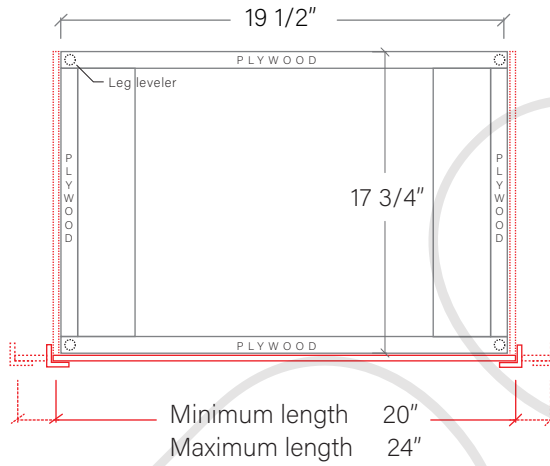

24" DAVENPORT FREE STANDING VANITY

TOP VIEW

FRONT VIEW

SIDE VIEW

TEODOR

1-888-807-2323 | info@teodorvanities.com

24" TOE KICK

- Finish piece (1/4" thick)
- Plywood base (3/4" thick)

TOP VIEW

Side finish piece installation is optional

FRONT VIEW

SIDE VIEW

Leg levelers add 1/4" - 7/8" to plywood base height

TEODOR

1-888-807-2323 | info@teodorvanities.com