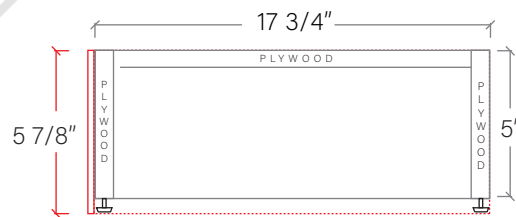

TOP VIEW

Side finish piece installation is optional

FRONT VIEW

SIDE VIEW

Leg levelers add 1/4" - 7/8" to plywood base height

TEODOR

1-888-807-2323 | info@teodorvanities.com