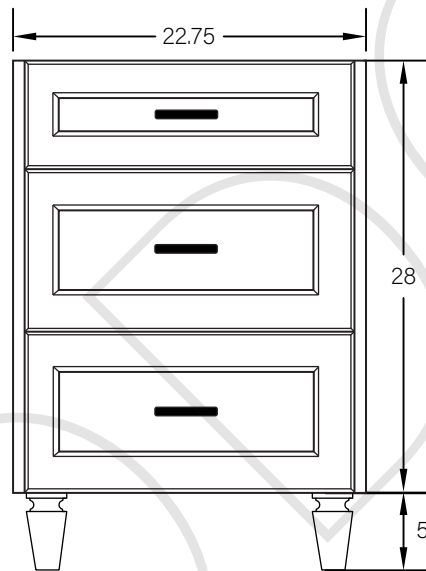

24" DAVENPORT FREE STANDING VANITY

TOP VIEW

FRONT VIEW

SIDE VIEW

TEODOR

1-888-807-2323 | info@teodorvanities.com

24" TOE KICK

- Finish piece (1/4" thick)
- Plywood base (3/4" thick)

TOP VIEW

Side finish piece installation is optional

FRONT VIEW

SIDE VIEW

Leg levelers add 1/4" - 7/8" to plywood base height

TEODOR

1-888-807-2323 | info@teodorvanities.com