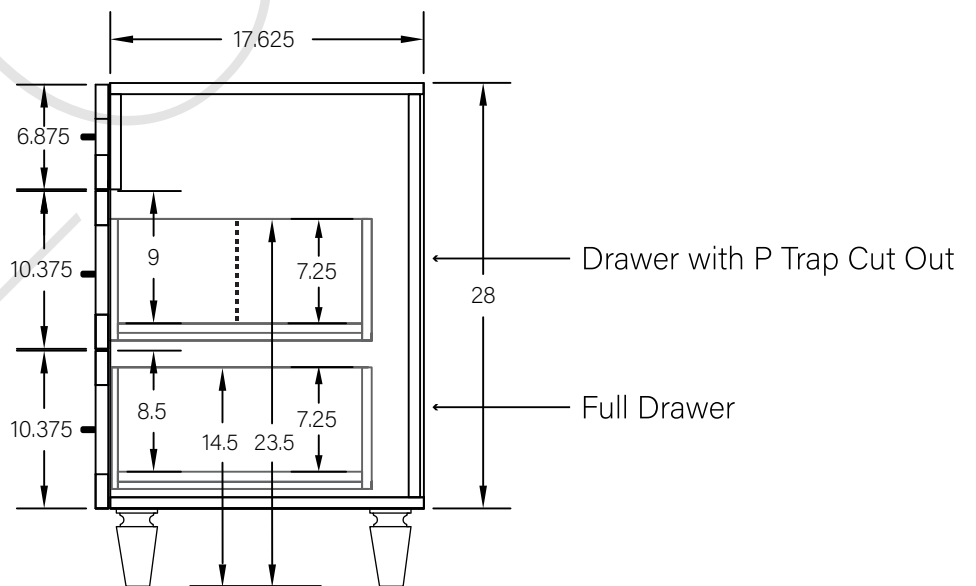

24" DAVENPORT SLIM FREE STANDING VANITY

TOP VIEW

FRONT VIEW

SIDE VIEW

TEODOR

1-888-807-2323 | info@teodorvanities.com

# 24" SLIM TOE KICK

TOP VIEW

-  Finish piece (1/4" thick)
-  Plywood base (3/4" thick)

Side finish piece installation is optional

FRONT VIEW

SIDE VIEW

Leg levelers add 1/4" - 7/8" to plywood base height