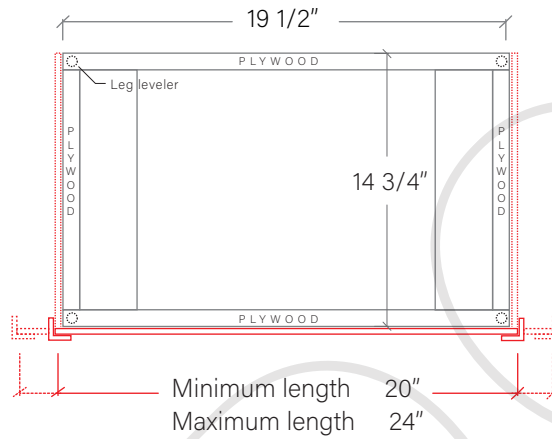

24" DAVENPORT SLIM FREE STANDING VANITY

TOP VIEW

FRONT VIEW

SIDE VIEW

TEODOR

1-888-807-2323 | info@teodorvanities.com

# 24" SLIM TOE KICK

TOP VIEW

-  Finish piece (1/4" thick)
-  Plywood base (3/4" thick)

Side finish piece installation is optional

FRONT VIEW

SIDE VIEW

Leg levelers add 1/4" - 7/8" to plywood base height