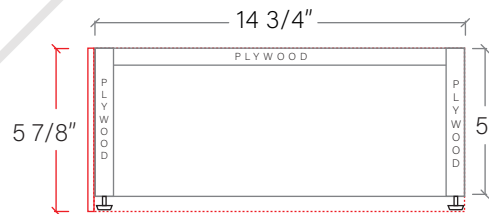

# 24" SLIM TOE KICK

TOP VIEW

-  Finish piece (1/4" thick)
-  Plywood base (3/4" thick)

Side finish piece installation is optional

FRONT VIEW

SIDE VIEW

Leg levelers add 1/4" - 7/8" to plywood base height