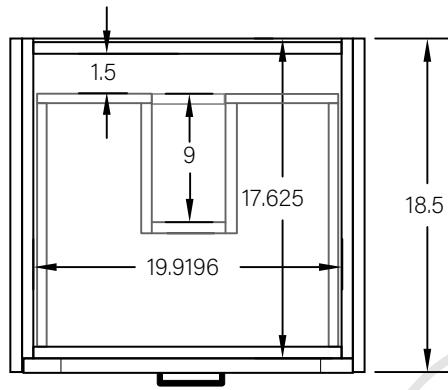

24" DAVENPORT SLIM FREE STANDING VANITY

TOP VIEW

FRONT VIEW

SIDE VIEW

TEODOR

1-888-807-2323 | info@teodorvanities.com

# 24" SLIM TOE KICK

TOP VIEW

-  Finish piece (1/4" thick)
-  Plywood base (3/4" thick)

Side finish piece installation is optional

FRONT VIEW

SIDE VIEW

Leg levelers add 1/4" - 7/8" to plywood base height