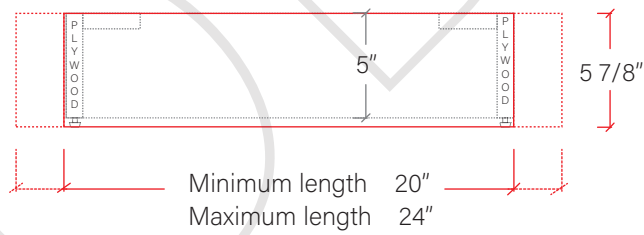

# 24" SLIM TOE KICK

TOP VIEW

-  Finish piece (1/4" thick)
-  Plywood base (3/4" thick)

Side finish piece installation is optional

FRONT VIEW

SIDE VIEW

Leg levelers add 1/4" - 7/8" to plywood base height