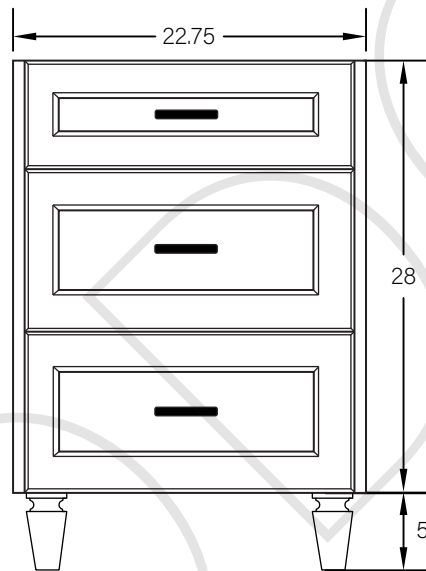

24" DAVENPORT SLIM FREE STANDING VANITY

TOP VIEW

FRONT VIEW

SIDE VIEW

TEODOR

1-888-807-2323 | info@teodorvanities.com

# 24" SLIM TOE KICK

TOP VIEW

-  Finish piece (1/4" thick)
-  Plywood base (3/4" thick)

Side finish piece installation is optional

FRONT VIEW

SIDE VIEW

Leg levelers add 1/4" - 7/8" to plywood base height