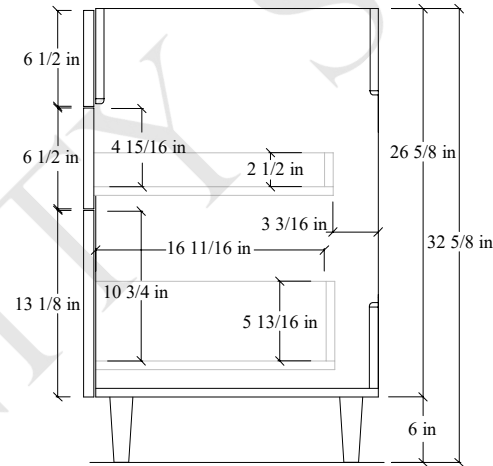

24" Austin Free Standing Vanity

TOP VIEW

FRONT VIEW

SIDE VIEW

Secure vanity to studs within 4" from side gables. →

INSIDE BACK VIEW