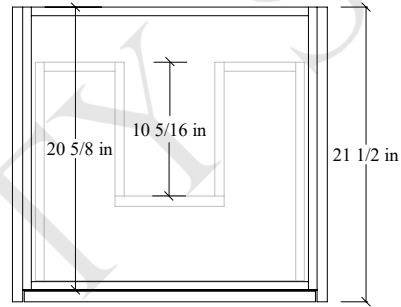

24" Austin Free Standing Vanity

TOP VIEW

FRONT VIEW

SIDE VIEW

Secure vanity to studs within 4" from side gables. →

INSIDE BACK VIEW