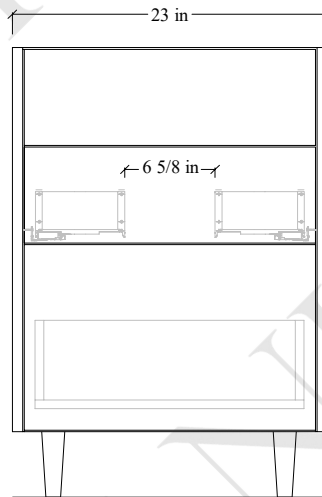

24" Austin Free Standing Vanity

TOP VIEW

FRONT VIEW

SIDE VIEW

Secure vanity to studs within 4" from side gables. →

INSIDE BACK VIEW