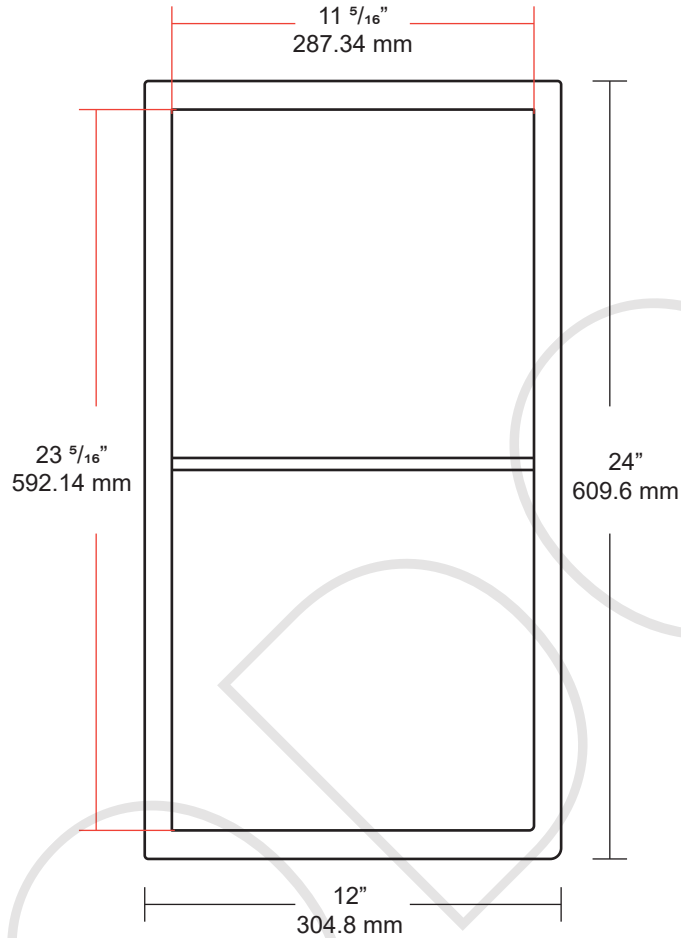

12" X 24" SHOWER NICHE W/ SHELF

FRONT VIEW

TOP VIEW

SIDE VIEW

TEODOR

1-888-807-2323 | info@teodorvanities.com