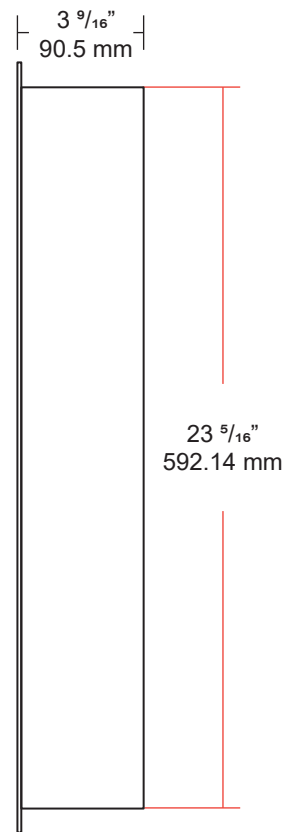

12" X 24" SHOWER NICHE W/ SHELF

FRONT VIEW

TOP VIEW

SIDE VIEW

TEODOR

1-888-807-2323 | info@teodorvanities.com