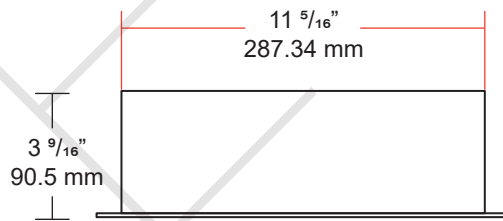

12" X 24" SHOWER NICHE W/ SHELF

FRONT VIEW

TOP VIEW

SIDE VIEW

TEODOR

1-888-807-2323 | info@teodorvanities.com