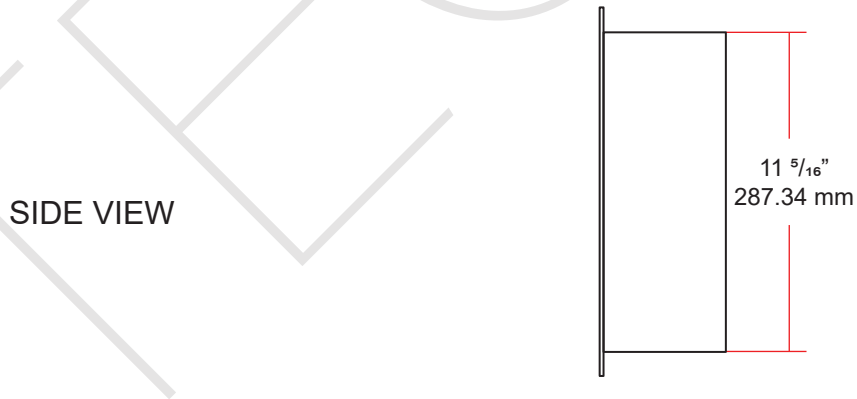

12" X 12" SHOWER NICHE

TEODOR

1-888-807-2323 | info@teodorvanities.com