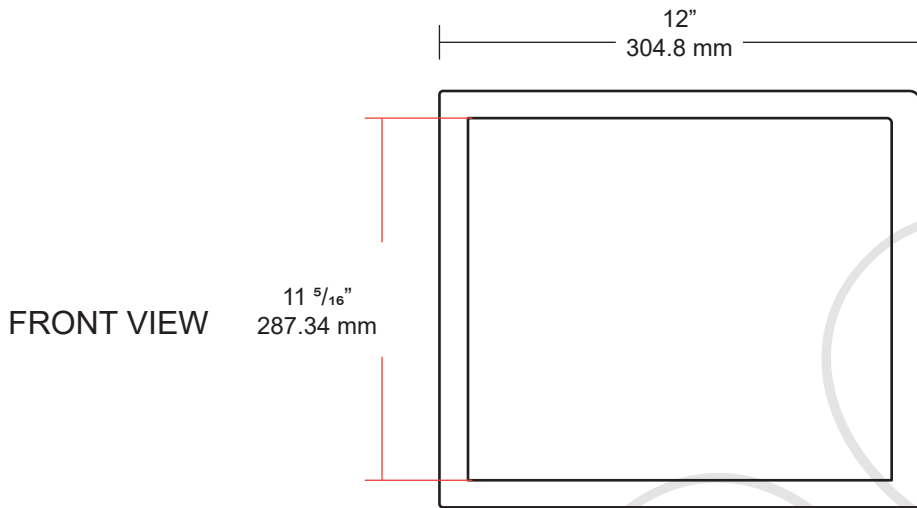

12" X 12" SHOWER NICHE

TEODOR

1-888-807-2323 | info@teodorvanities.com